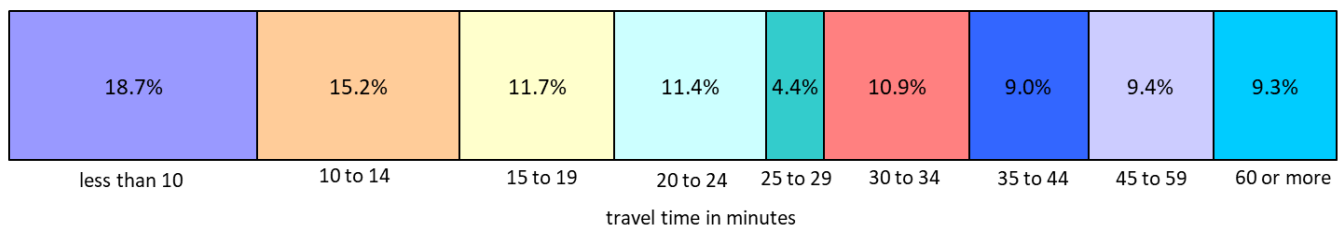

Where Belknap County Workers Live

Commuters traveling to work in Belknap County	27,489
Commuters who work and live in Belknap County	19,341
Belknap County workers commuting from residences outside the county:	8,148
In other New Hampshire counties	
Carroll County	1,087
Cheshire County	8
Coös County	66
Grafton County	1,854
Hillsborough County	718
Merrimack County	3,510
Rockingham County	188
Strafford County	419
Sullivan County	4
In other states	
Connecticut	0
Maine	123
Massachusetts	91
New York	0
Rhode Island	0
Vermont	20
Other US states	60

Where Belknap County Residents Work

Belknap County residents commuting to work	30,882
Commuters who live and work in Belknap County	19,341
Residents commuting to work out of Belknap County:	11,541
To other New Hampshire Counties	
Carroll County	544
Cheshire County	66
Coös County	0
Grafton County	1,166
Hillsborough County	1,085
Merrimack County	5,865
Rockingham County	730
Strafford County	990
Sullivan County	59
To other states	
Connecticut	29
Maine	157
Massachusetts	491
New York	19
Rhode Island	99
Vermont	78
Other US states	153
To other countries/at sea	10

Travel Time to Work

Mean Travel Time to Work: 26.4 minutes

Workers 16 years and older who did not work at home

About the American Community Survey

The American Community Survey (ACS) is an ongoing survey conducted by the US Census Bureau, designed to provide more current data than available through a decennial Census. Commuting data were compiled from ACS survey responses gathered over a five-year period, from 2016 to 2020. Respondents were asked if they worked, where they worked, and how long it usually took for them to go from home to work, among other questions.

Prepared by: Economic and Labor Market Information Bureau, New Hampshire Employment Security
Concord, New Hampshire 03301 • elmi@nhes.nh.gov