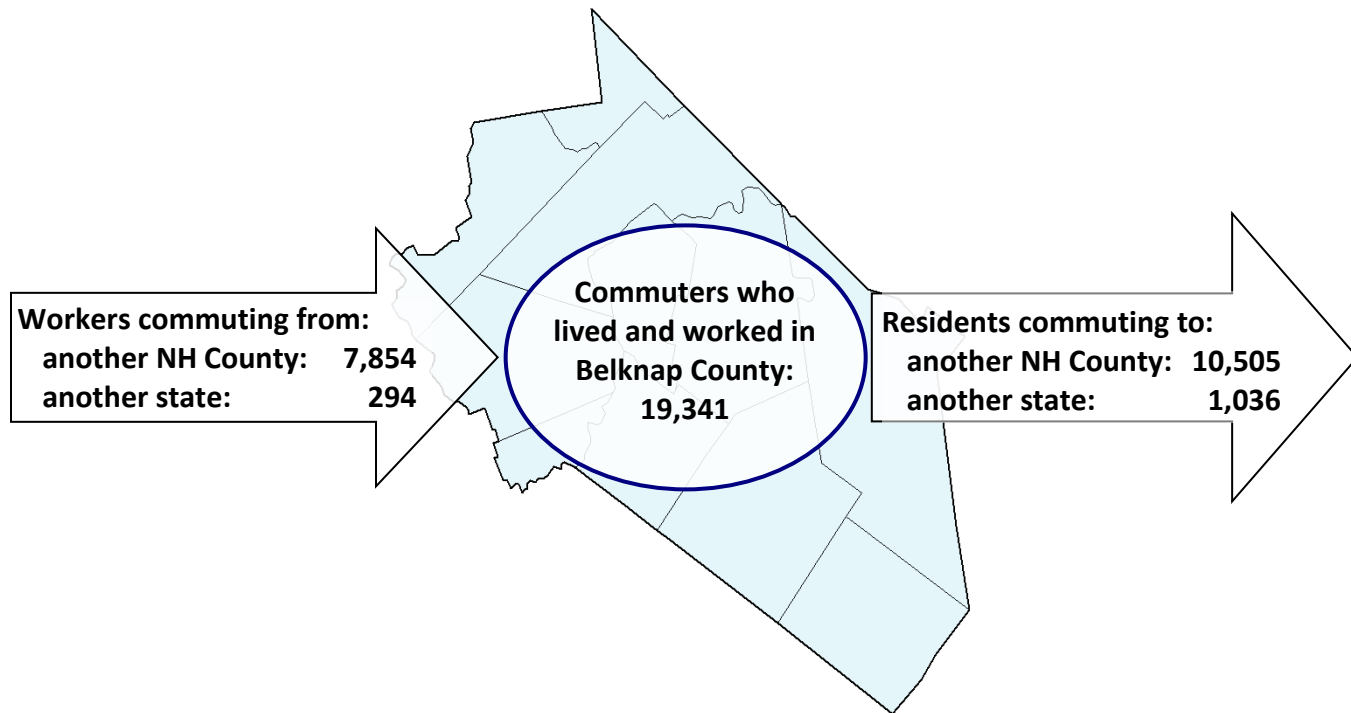

Belknap County Commuting Patterns

Working in Belknap County

- An average of 27,489 commuters of age 16 and over traveled to work in Belknap County.
- Among all workers who traveled to a job in Belknap County, 70.4 percent (19,341) also lived in Belknap County, while 28.6 percent (7,854) lived in another New Hampshire county, and 1.1 percent (294) lived out of state.
- Of the workers who commuted into Belknap County from another New Hampshire county, 44.7 percent lived in Merrimack County and 23.6 percent lived in Grafton County.
- Of the 294 Belknap County workers who lived out of state, 41.8 percent commuted in from Maine and 31.0 percent commuted in from Massachusetts.

Residents of Belknap County

- An average of 30,882 Belknap County residents of age 16 and over commuted to work.
- Among Belknap County's working residents, 62.6 percent (19,341) commuted to a job in Belknap County, 34.0 percent (10,505) commuted to another New Hampshire county, and 3.4 percent (1,036) commuted out of state.
- Among the 10,505 Belknap County residents who traveled to another New Hampshire county for work, 55.8 percent commuted to Merrimack County, 11.1 percent commuted to Grafton County, and 10.3 percent commuted to Hillsborough County.
- Of the 1,036 Belknap County residents who traveled out of state for work, 47.4 percent commuted to Massachusetts and 15.2 percent commuted to Maine.

Where Belknap County Workers Live

Commuters traveling to work in Belknap County	27,489
Commuters who work and live in Belknap County	19,341
Belknap County workers commuting from residences outside the county:	8,148
In other New Hampshire counties	
Carroll County	1,087
Cheshire County	8
Coös County	66
Grafton County	1,854
Hillsborough County	718
Merrimack County	3,510
Rockingham County	188
Strafford County	419
Sullivan County	4
In other states	
Connecticut	0
Maine	123
Massachusetts	91
New York	0
Rhode Island	0
Vermont	20
Other US states	60