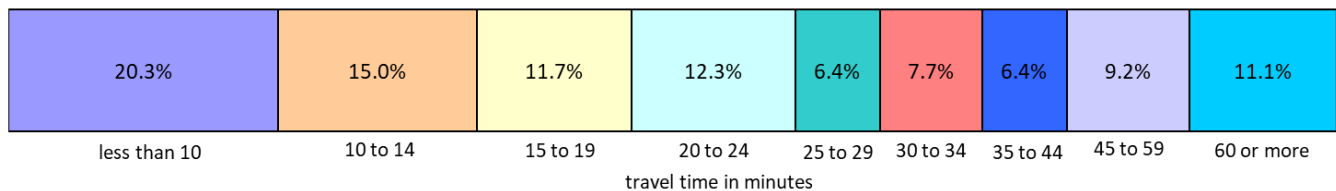

Where Carroll County Workers Live

Total commuters traveling to work in Carroll County	22,306
Commuters who work and live in Carroll County	17,553
Carroll County workers commuting from residences outside the county:	4,753
Other New Hampshire counties	
Belknap County	544
Cheshire County	15
Coös County	549
Grafton County	145
Hillsborough County	118
Merrimack County	88
Rockingham County	76
Strafford County	645
Sullivan County	6
Other states	
Connecticut	14
Maine	2,409
Massachusetts	91
New York	14
Rhode Island	0
Vermont	31
Other US states	8

Where Carroll County Residents Work

Carroll County residents commuting to work	23,566
Residents commuting to work in Carroll County	17,553
Residents commuting to work out of Carroll County:	6,013
To other New Hampshire Counties:	
Belknap County	1,087
Cheshire County	0
Coös County	265
Grafton County	193
Hillsborough County	279
Merrimack County	571
Rockingham County	736
Strafford County	1,233
Sullivan County	0
To other States:	
Connecticut	0
Maine	1,004
Massachusetts	515
New York	88
Rhode Island	8
Vermont	0
Other US States	34
To other countries/at sea	0

Travel Time to Work

Workers 16 years and older who did not work at home

Mean Travel Time to Work: 26.6 minutes

About the American Community Survey

The American Community Survey (ACS) is an ongoing survey conducted by the US Census Bureau, designed to provide more current data than available through a decennial Census. Commuting data were compiled from ACS survey responses gathered over a five-year period, from 2016 to 2020. Respondents were asked if they worked, where they worked, and how long it usually took for them to go from home to work, among other questions.

Prepared by: Economic and Labor Market Information Bureau, New Hampshire Employment Security
Concord, New Hampshire 03301 • elmi@nhes.nh.gov