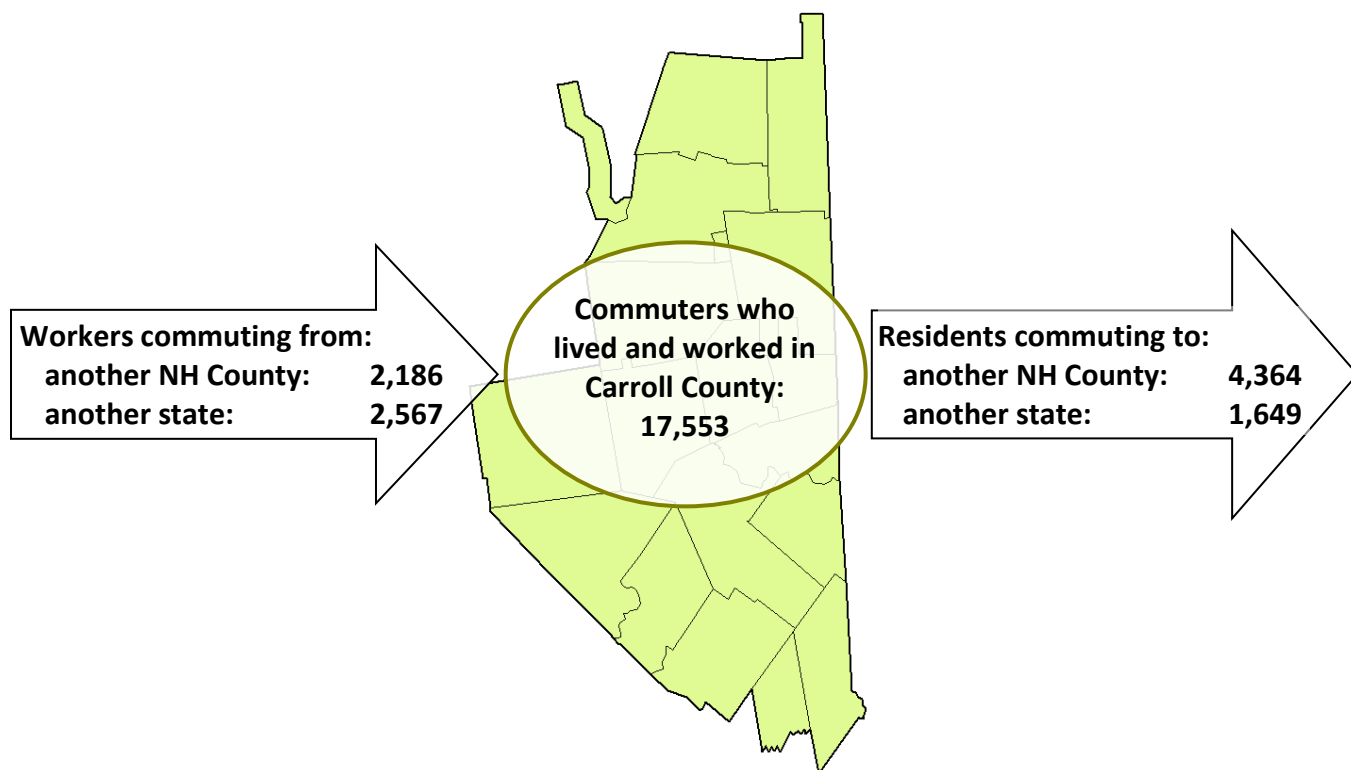

Carroll County Commuting Patterns

Working in Carroll County

- An average of 22,306 commuters of age 16 and over traveled to work in Carroll County.
- Among all workers who traveled to a job in Carroll County, 78.7 percent (17,553) also lived in Carroll County, while 9.8 percent (2,186) lived in another New Hampshire county, and 11.5 percent (2,567) lived out of state.
- Of the workers who commuted into Carroll County from another New Hampshire county, 29.5 percent lived in Strafford County, 25.1 percent lived in Coös County, and 24.9 percent lived in Belknap County.
- More than half of all those who traveled into Carroll County for work lived out of state. Among those 2,567 workers, 93.8 percent lived in Maine.

Residents of Carroll County

- An average of 23,566 Carroll County residents of age 16 and over commuted to work.
- Among Carroll County's working residents, 74.5 percent (17,533) commuted to a job in Carroll County, 18.5 percent (4,364) commuted to another New Hampshire county, and 7.0 percent (1,649) commuted out of state.
- Among Carroll County residents who traveled to another New Hampshire county for work, 28.3 percent commuted to Strafford County, and 24.9 percent commuted to Belknap County.
- Of the 1,649 Carroll County residents who traveled out of state for work, 60.9 percent commuted to Maine and 31.2 percent commuted to Massachusetts.

Where Carroll County Workers Live

Total commuters traveling to work in Carroll County	22,306
Commuters who work and live in Carroll County	17,553
Carroll County workers commuting from residences outside the county:	4,753
Other New Hampshire counties	
Belknap County	544
Cheshire County	15
Coös County	549
Grafton County	145
Hillsborough County	118
Merrimack County	88
Rockingham County	76
Strafford County	645
Sullivan County	6
Other states	
Connecticut	14
Maine	2,409
Massachusetts	91
New York	14
Rhode Island	0
Vermont	31
Other US states	8