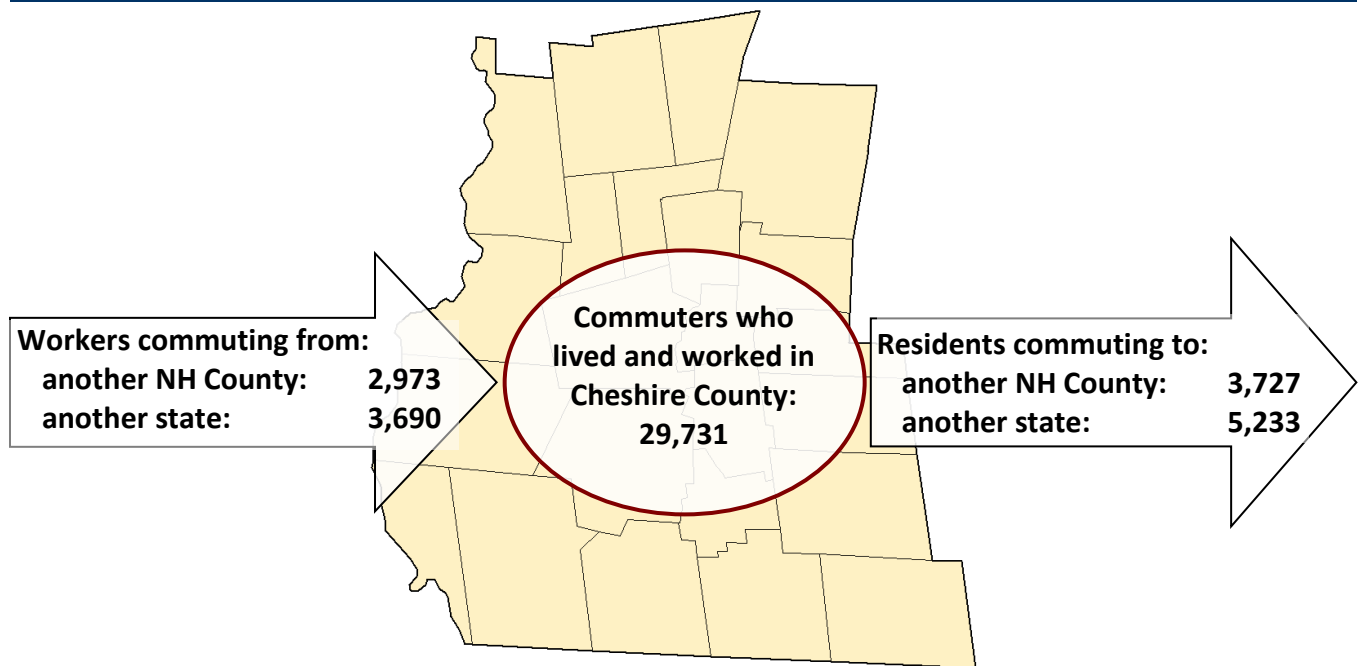

Cheshire County Commuting Patterns

Working in Cheshire County

- An average of 36,394 commuters of age 16 and over traveled to work in Cheshire County.
- Among all workers who traveled to a job in Cheshire County, 81.7 percent (29,731) also lived in Cheshire County, while 8.2 percent (2,973) lived in another New Hampshire county, and 10.1 percent (3,690) lived out of state.
- More than half (55.4 percent) of all workers who commuted into Cheshire County from elsewhere lived out of state.
- Of the workers who commuted into Cheshire County from another New Hampshire county, 69.2 percent lived in Hillsborough County, and 18.4 percent lived in Sullivan County.
- The majority of workers who commuted into Cheshire County from out of state lived in either Massachusetts (55.3 percent) or Vermont (34.4 percent).

Residents of Cheshire County

- An average of 38,691 Cheshire County residents of age 16 and over commuted to work.
- Among Cheshire County's working residents, 76.8 percent (29,731) commuted to a job in Cheshire County, 9.6 percent (3,727) commuted to another New Hampshire county, and 13.5 percent (5,233) commuted out of state.
- Among Cheshire County residents who traveled to another New Hampshire county for work, 68.1 percent commuted to Hillsborough County and 15.9 percent commuted to Sullivan County.
- Of the 5,233 Cheshire County residents who traveled out of state for work, 54.0 percent commuted to Vermont, and 39.7 percent commuted to Massachusetts.