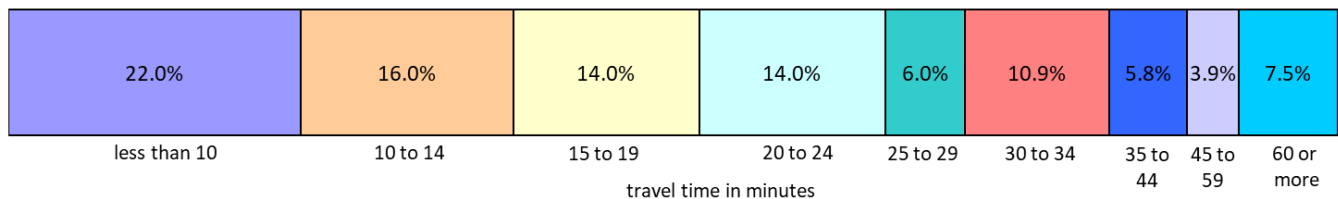

Where Cheshire County Workers Live

Total commuters traveling to work in Cheshire County	36,394
Commuters who work and live in Cheshire County	29,731
Cheshire County workers commuting from residences outside the county:	6,663
Other New Hampshire counties	
Belknap County	66
Carroll County	0
Coös County	0
Grafton County	35
Hillsborough County	2,057
Merrimack County	194
Rockingham County	8
Strafford County	67
Sullivan County	546
Other states	
Connecticut	176
Maine	90
Massachusetts	2,039
New York	81
Rhode Island	0
Vermont	1,270
Other US states	34

Where Cheshire County Residents Work

Cheshire County residents commuting to work	38,691
Residents commuting to work in Cheshire County	29,731
Residents commuting to work out of Cheshire County:	8,960
To other New Hampshire Counties:	
Belknap County	8
Carroll County	15
Coös County	0
Grafton County	274
Hillsborough County	2,537
Merrimack County	204
Rockingham County	86
Strafford County	9
Sullivan County	594
To other States:	
Connecticut	16
Maine	26
Massachusetts	2,077
New York	33
Rhode Island	72
Vermont	2,826
Other US States	183
To other countries/at sea	0

Travel Time to Work

Workers 16 years and older who did not work at home

Mean Travel Time to Work: 23.1 minutes

About the American Community Survey

The American Community Survey (ACS) is an ongoing survey conducted by the US Census Bureau, designed to provide more current data than available through a decennial Census. Commuting data were compiled from ACS survey responses gathered over a five-year period, from 2016 to 2020. Respondents were asked if they worked, where they worked, and how long it usually took for them to go from home to work, among other questions.

Prepared by: Economic and Labor Market Information Bureau, New Hampshire Employment Security
Concord, New Hampshire 03301 • elmi@nhes.nh.gov