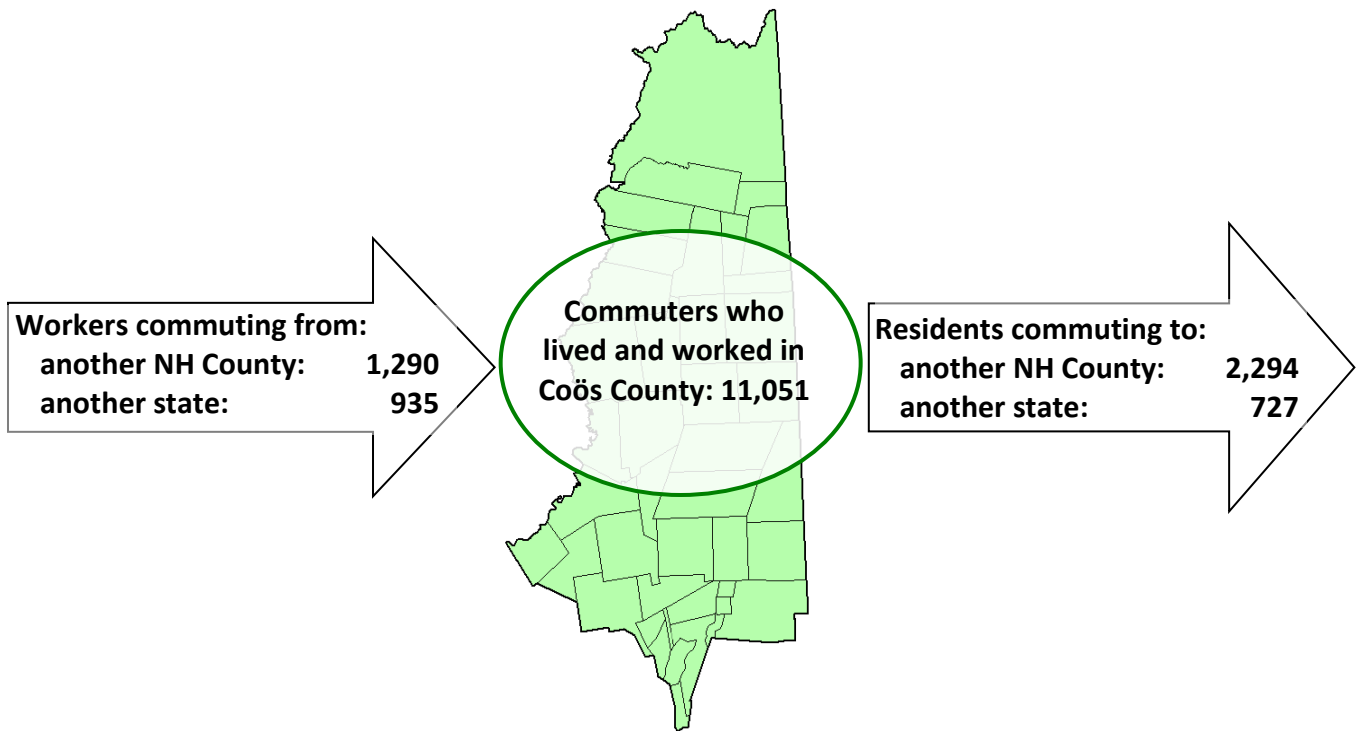

Coös County Commuting Patterns

Working in Coös County

- An average of 13,276 commuters of age 16 and over traveled to work in Coös County.
- Among all workers who traveled to a job in Coös County, 83.2 percent (11,051) also lived in Coös County, while 9.7 percent (1,290) lived in another New Hampshire county, and 7.0 percent (935) lived out of state.
- Of the workers who commuted into Coös County from another New Hampshire county, 75.7 percent lived in Grafton County and 20.5 percent lived in Carroll County.
- Of the 935 Coös County workers who lived out of state, 75.7 percent commuted into the county from Vermont.

Residents of Coös County

- An average of 14,072 Coös County residents of age 16 and over commuted to work.
- Among the Coös County's working residents, 78.5 percent (11,051) commuted to a job in Coös County, 16.3 percent (2,294) commuted to another New Hampshire county, and 5.2 percent (727) commuted out of state.
- Among Coös County residents who traveled to another New Hampshire county for work, 65.4 percent commuted to Grafton County and 23.9 percent commuted to Carroll County.
- Of the 727 Coös County residents who traveled out of state for work, 70.0 percent commuted to Vermont, and 13.1 percent commuted to Massachusetts.

Where Coös County Workers Live

Total commuters traveling to work in Coös County	13,276
Commuters who work and live in Coös County	11,051
Coös County workers commuting from residences outside the county:	2,225
Other New Hampshire counties	
Belknap County	0
Carroll County	265
Cheshire County	0
Grafton County	976
Hillsborough County	12
Merrimack County	12
Rockingham County	25
Strafford County	0
Sullivan County	0
Other states	
Connecticut	0
Maine	202
Massachusetts	25
New York	0
Rhode Island	0
Vermont	708
Other US states	0