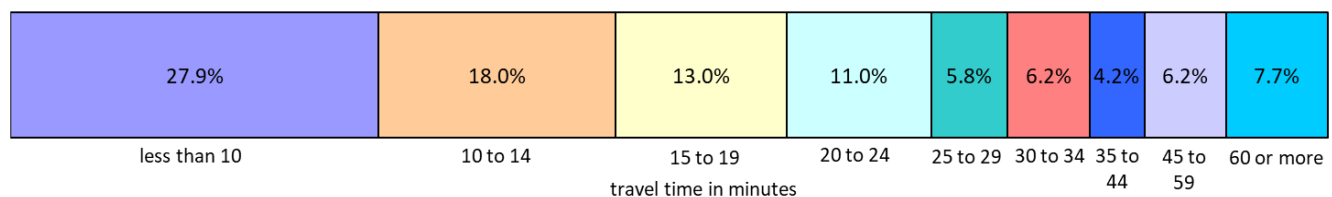

Where Coös County Workers Live

Total commuters traveling to work in Coös County	13,276
Commuters who work and live in Coös County	11,051
Coös County workers commuting from residences outside the county:	2,225
Other New Hampshire counties	
Belknap County	0
Carroll County	265
Cheshire County	0
Grafton County	976
Hillsborough County	12
Merrimack County	12
Rockingham County	25
Strafford County	0
Sullivan County	0
Other states	
Connecticut	0
Maine	202
Massachusetts	25
New York	0
Rhode Island	0
Vermont	708
Other US states	0

Where Coös County Residents Work

Coös County residents commuting to work	14,072
Residents commuting to work in Coös County	11,051
Residents commuting to work out of Coös County:	3,021
To other New Hampshire Counties:	
Belknap County	66
Carroll County	549
Cheshire County	0
Grafton County	1,501
Hillsborough County	22
Merrimack County	102
Rockingham County	41
Strafford County	13
Sullivan County	0
To other States:	
Connecticut	6
Maine	50
Massachusetts	95
New York	16
Rhode Island	16
Vermont	487
Other US States	25
To other countries/at sea	32

Travel Time to Work

Mean Travel Time to Work: 22.1 minutes

Workers 16 years and older who did not work at home

About the American Community Survey

The American Community Survey (ACS) is an ongoing survey conducted by the US Census Bureau, designed to provide more current data than available through a decennial Census. Commuting data were compiled from ACS survey responses gathered over a five-year period, from 2016 to 2020. Respondents were asked if they worked, where they worked, and how long it usually took for them to go from home to work, among other questions.

Prepared by: Economic and Labor Market Information Bureau, New Hampshire Employment Security
Concord, New Hampshire 03301 • elmi@nhes.nh.gov