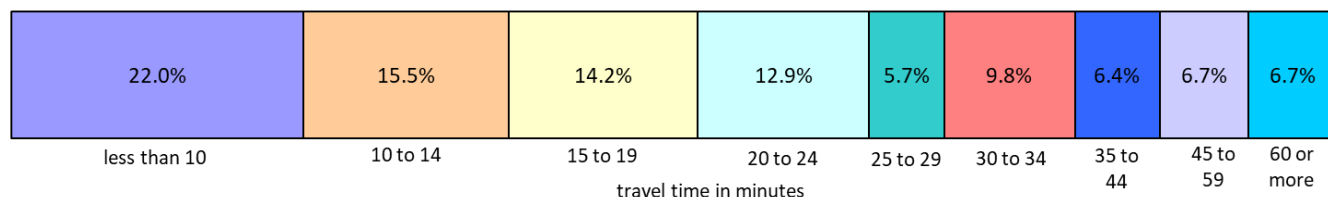

Where Grafton County Workers Live

Total commuters traveling to work in Grafton County	57,515
Commuters who work and live in Grafton County	36,694
Grafton County workers commuting from residences outside the county:	20,821
Other New Hampshire counties	
Belknap County	1,166
Carroll County	193
Cheshire County	274
Coös County	1,501
Hillsborough County	509
Merrimack County	2,107
Rockingham County	165
Strafford County	1
Sullivan County	4,212
Other states	
Connecticut	17
Maine	38
Massachusetts	240
New York	79
Rhode Island	16
Vermont	9,982
Other US states	321

Where Grafton County Residents Work

Grafton County residents commuting to work	45,628
Residents commuting to work in Grafton County	36,694
Residents commuting to work out of Grafton County:	8,934
To other New Hampshire Counties:	
Belknap County	1,854
Carroll County	145
Cheshire County	35
Coös County	976
Hillsborough County	334
Merrimack County	1,286
Rockingham County	81
Strafford County	119
Sullivan County	324
To other States:	
Connecticut	75
Maine	73
Massachusetts	332
New York	73
Rhode Island	58
Vermont	2,983
Other US States	169
To other countries/at sea	17

Travel Time to Work

Workers 16 years and older who did not work at home

Mean Travel Time to Work: 23.2 minutes

About the American Community Survey

The American Community Survey (ACS) is an ongoing survey conducted by the US Census Bureau, designed to provide more current data than available through a decennial Census. Commuting data were compiled from ACS survey responses gathered over a five-year period, from 2016 to 2020. Respondents were asked if they worked, where they worked, and how long it usually took for them to go from home to work, among other questions.

Prepared by: Economic and Labor Market Information Bureau, New Hampshire Employment Security
Concord, New Hampshire 03301 • elmi@nhes.nh.gov