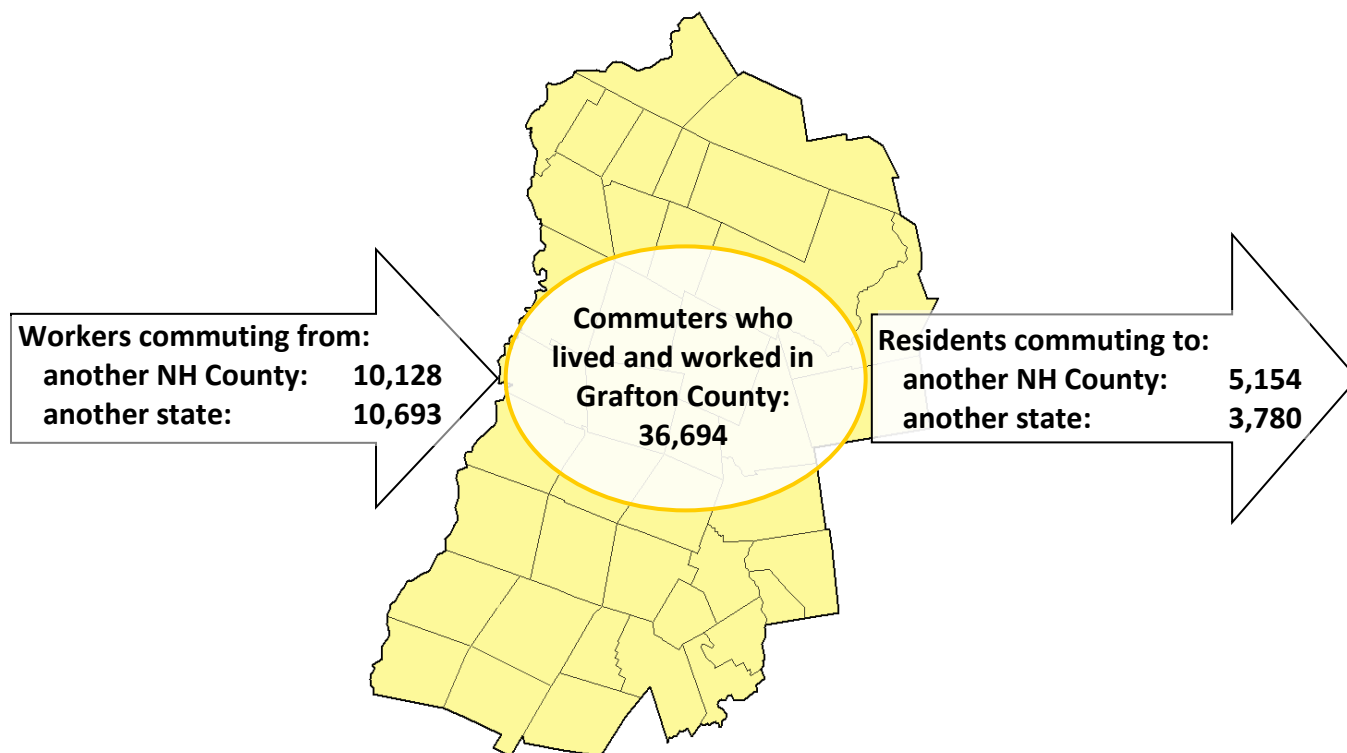

Grafton County Commuting Patterns

Working in Grafton County

- An average of 57,515 commuters of age 16 and over traveled to work in Grafton County.
- Among all workers who traveled to a job in Grafton County, 63.8 percent (36,694) also lived in Grafton County, while 17.6 percent (10,128) lived in another New Hampshire county, and 18.6 percent (10,693) lived out of state.
- Of the workers who commuted into Grafton County from another New Hampshire county, 41.6 percent lived in Sullivan County, 20.8 percent lived in Merrimack County, and 14.8 percent lived in Coös County.
- Nearly half (47.9 percent) of workers who commuted into Grafton County from out of the county lived in Vermont. Most of those commuters lived in Windsor, Orange, or Caledonia counties, which border Grafton County.

Residents of Grafton County

- An average of 45,628 Grafton County residents of age 16 and over commuted to work.
- Among Grafton County's working residents, 80.4 percent (36,694) commuted to a job in Grafton County, 11.3 percent (5,154) commuted to another New Hampshire county, and 8.3 percent (3,780) commuted out of state.
- Among Grafton County residents who traveled to another New Hampshire county for work, 36.0 percent commuted to Belknap County and 25.0 percent commuted to Merrimack County.
- Of the 3,780 Grafton County residents who traveled out of state for work, 78.9 percent commuted to Vermont.

Where Grafton County Workers Live

Total commuters traveling to work in Grafton County	57,515
Commuters who work and live in Grafton County	36,694
Grafton County workers commuting from residences outside the county:	20,821
Other New Hampshire counties	
Belknap County	1,166
Carroll County	193
Cheshire County	274
Coös County	1,501
Hillsborough County	509
Merrimack County	2,107
Rockingham County	165
Strafford County	1
Sullivan County	4,212
Other states	
Connecticut	17
Maine	38
Massachusetts	240
New York	79
Rhode Island	16
Vermont	9,982
Other US states	321