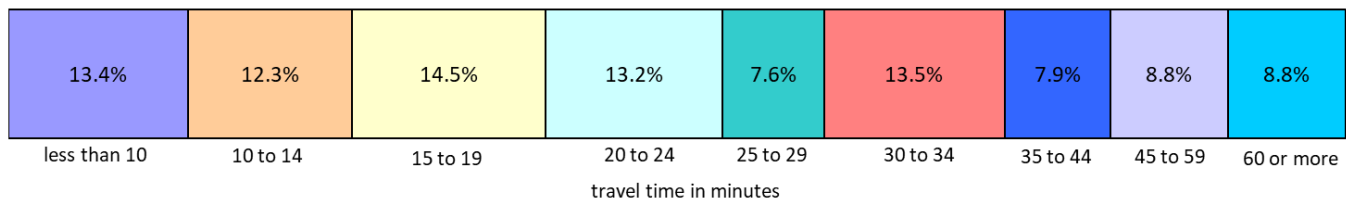

Where Merrimack County Workers Live

Total commuters traveling to work in Merrimack County	80,720
Commuters who work and live in Merrimack County	49,716
Merrimack County workers commuting from residences outside the county:	31,004
Other New Hampshire counties	
Belknap County	5,856
Carroll County	571
Cheshire County	204
Coös County	102
Grafton County	1,286
Hillsborough County	13,898
Rockingham County	4,872
Strafford County	1,251
Sullivan County	1,232
Other states	
Connecticut	37
Maine	275
Massachusetts	926
New York	206
Rhode Island	8
Vermont	165
Other US states	106

Where Merrimack County Residents Work

Merrimack County residents commuting to work	78,162
Residents commuting to work in Merrimack County	49,716
Residents commuting to work out of Merrimack County:	28,446
To other New Hampshire Counties:	
Belknap County	3,510
Carroll County	88
Cheshire County	194
Coös County	12
Grafton County	2,107
Hillsborough County	13,488
Rockingham County	4,138
Strafford County	666
Sullivan County	906
To other States:	
Connecticut	5
Maine	121
Massachusetts	2,323
New York	82
Rhode Island	21
Vermont	281
Other US States	489
To other countries/at sea	15

Travel Time to Work

Mean Travel Time to Work: 27.1 minutes

Workers 16 years and older who did not work at home

About the American Community Survey

The American Community Survey (ACS) is an ongoing survey conducted by the US Census Bureau, designed to provide more current data than available through a decennial Census. Commuting data were compiled from ACS survey responses gathered over a five-year period, from 2016 to 2020. Respondents were asked if they worked, where they worked, and how long it usually took for them to go from home to work, among other questions.

Prepared by: Economic and Labor Market Information Bureau, New Hampshire Employment Security
Concord, New Hampshire 03301 • elmi@nhes.nh.gov