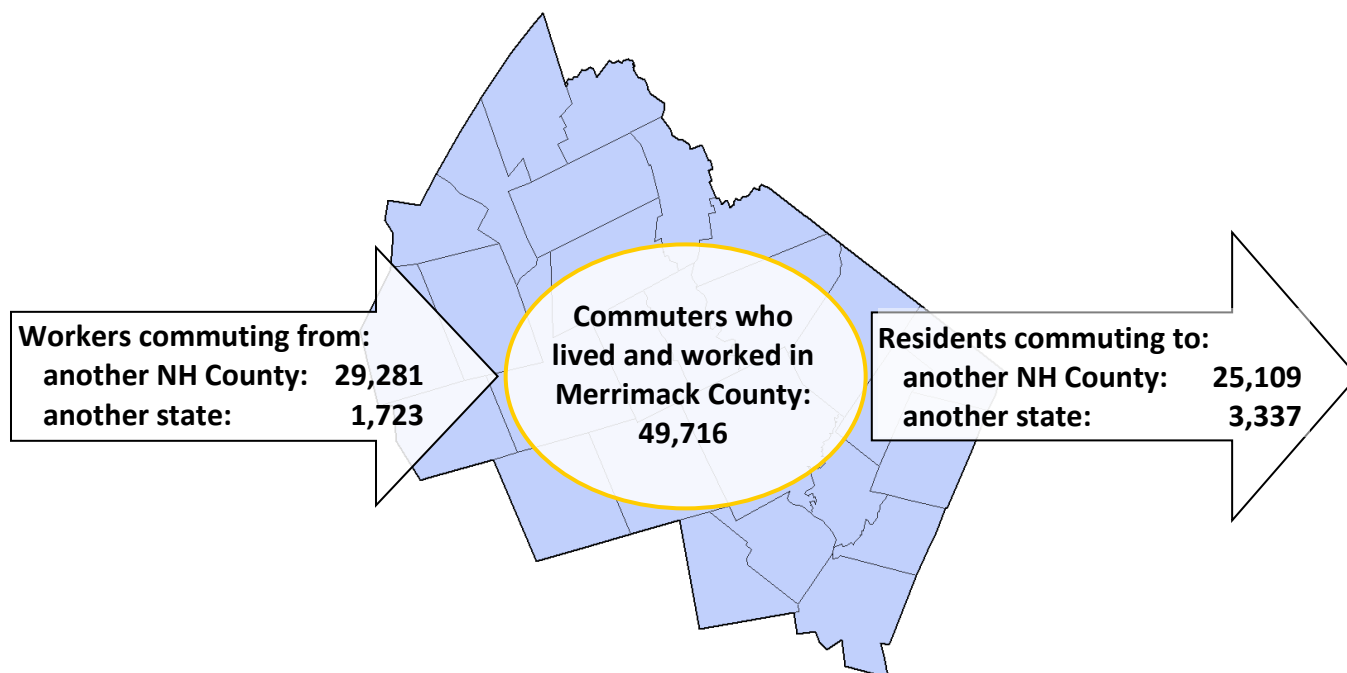

# Merrimack County Commuting Patterns

## Working in Merrimack County

- An average of 80,720 commuters of age 16 and over traveled to work in Merrimack County.
- Among all workers who traveled to a job in Merrimack County, 61.6 percent (49,716) also lived in Merrimack County, while 36.3 percent (29,281) lived in another New Hampshire county, and 2.1 percent (1,723) lived out of state.
- Of the workers who commuted into Merrimack County from another New Hampshire county, 47.5 percent lived in Hillsborough County, 20.0 percent lived in Belknap County, and 16.6 percent lived in Rockingham County.
- Of the 1,723 workers who commuted into Merrimack County from out-of-state, 53.7 percent lived in Massachusetts and 16.0 percent lived in Maine.

## Residents of Merrimack County

- An average of 78,162 Merrimack County residents of age 16 and over commuted to work.
- Among Merrimack County's working residents, 63.6 percent (49,716) commuted to a job in Merrimack County, 32.1 percent (25,109) commuted to another New Hampshire county, and 4.3 percent (3,337) commuted out of state.
- Among Merrimack County residents who traveled to another New Hampshire county for work, 53.7 percent commuted to Hillsborough County, 16.5 percent commuted to Rockingham County, and 14.0 percent commuted to Belknap County.
- Of the 3,337 Merrimack County residents who traveled out of state for work, 69.6 percent commuted to Massachusetts.

## Where Merrimack County Workers Live

Total commuters traveling to work in Merrimack County	80,720
Commuters who work and live in Merrimack County	49,716
Merrimack County workers commuting from residences outside the county:	31,004
Other New Hampshire counties	
Belknap County	5,856
Carroll County	571
Cheshire County	204
Coös County	102
Grafton County	1,286
Hillsborough County	13,898
Rockingham County	4,872
Strafford County	1,251
Sullivan County	1,232
Other states	
Connecticut	37
Maine	275
Massachusetts	926
New York	206
Rhode Island	8
Vermont	165
Other US states	106