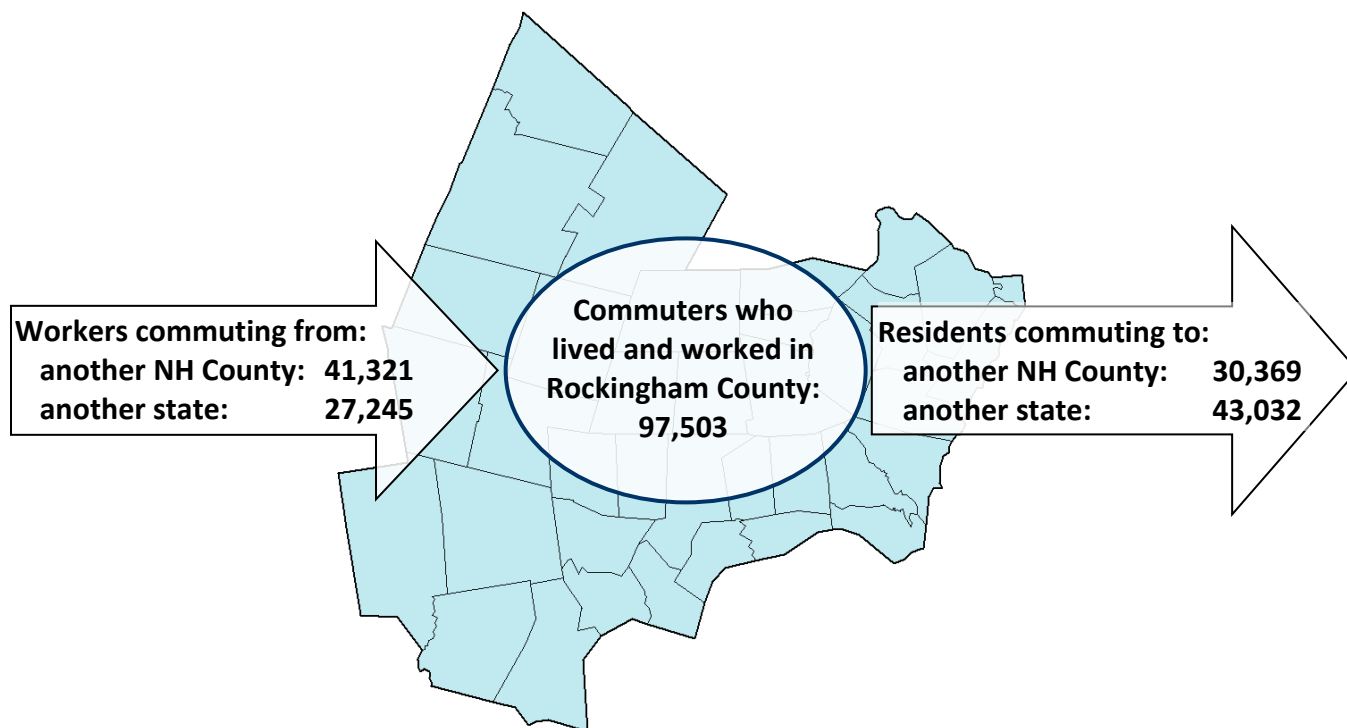

Rockingham County Commuting Patterns

Working in Rockingham County

- An average of 166,069 commuters of age 16 and over traveled to work in Rockingham County.
- Among all workers who traveled to a job in Rockingham County, 58.7 percent (97,503) also lived in Rockingham County, while 24.9 percent (41,321) lived in another New Hampshire county, and 16.4 percent (27,245) lived out of state.
- Of the workers who commuted into Rockingham County from another New Hampshire county, 43.0 percent lived in Strafford County and 42.7 percent lived in Hillsborough County.
- Of the 27,245 workers who commuted into Rockingham County from another state, 95.6 percent lived in either Massachusetts (67.3 percent) or Maine (28.3 percent).

Residents of Rockingham County

- An average of 170,904 Rockingham County residents of age 16 and over commuted to work.
- Among Rockingham County's working residents, 57.1 percent (97,503) commuted to a job in Rockingham County, while 17.8 percent (30,369) commuted to another New Hampshire county, and 25.2 percent (43,032) commuted out of state.
- Among Rockingham County residents who traveled to another New Hampshire county for work 62.2 percent commuted to Hillsborough County, 20.2 percent commuted to Strafford County, and 16.0 percent commuted to Merrimack County.
- Of the 43,032 Rockingham County residents who traveled out of state for work, 90.7 percent commuted to Massachusetts, and 6.1 percent commuted to Maine.