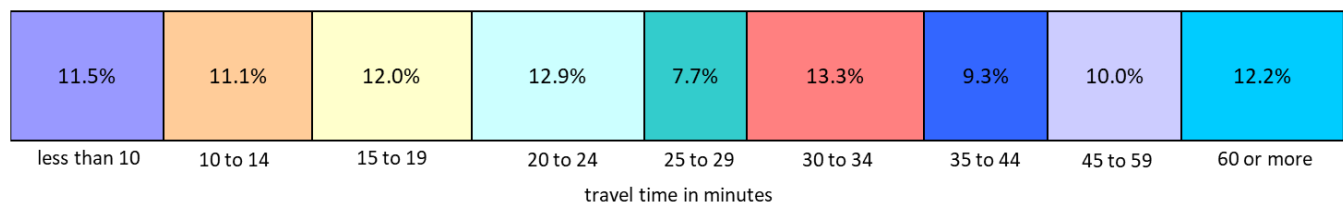

Where Rockingham County Workers Live

Total commuters traveling to work in Rockingham County	166,069
Commuters who work and live in Rockingham County	97,503
Rockingham County workers commuting from residences outside the county:	68,566
Other New Hampshire counties	
Belknap County	730
Carroll County	736
Cheshire County	86
Coös County	41
Grafton County	81
Hillsborough County	17,625
Merrimack County	4,138
Strafford County	17,768
Sullivan County	116
Other states	
Connecticut	279
Maine	7,714
Massachusetts	18,327
New York	49
Rhode Island	34
Vermont	65
Other US states	777

Where Rockingham County Residents Work

Rockingham County residents commuting to work	170,904
Residents commuting to work in Rockingham County	97,503
Residents commuting to work out of Rockingham County:	73,401
To other New Hampshire Counties:	
Belknap County	188
Carroll County	76
Cheshire County	8
Coös County	25
Grafton County	165
Hillsborough County	18,889
Merrimack County	4,872
Strafford County	6,146
Sullivan County	0
To other States:	
Connecticut	122
Maine	2,605
Massachusetts	39,021
New York	304
Rhode Island	25
Vermont	134
Other US States	754
To other countries/at sea	67

Travel Time to Work

Mean Travel Time to Work: 30.5 minutes

Workers 16 years and older who did not work at home

About the American Community Survey

The American Community Survey (ACS) is an ongoing survey conducted by the US Census Bureau, designed to provide more current data than available through a decennial Census. Commuting data were compiled from ACS survey responses gathered over a five-year period, from 2016 to 2020. Respondents were asked if they worked, where they worked, and how long it usually took for them to go from home to work, among other questions.

Prepared by: Economic and Labor Market Information Bureau, New Hampshire Employment Security
Concord, New Hampshire 03301 • elmi@nhes.nh.gov