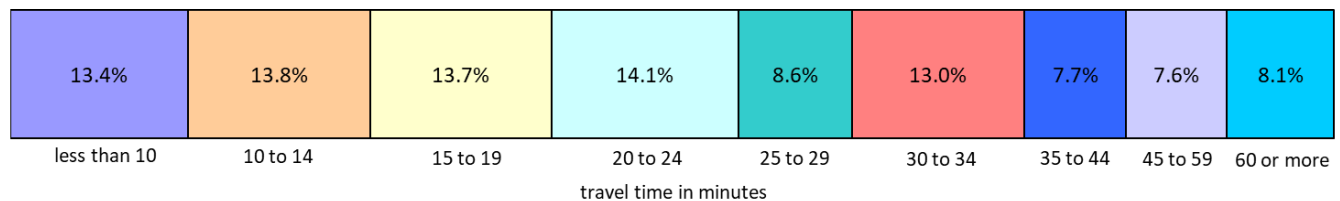

Where Strafford County Workers Live

Total commuters traveling to work in Strafford County	57,213
Commuters who work and live in Strafford County	40,196
Strafford County workers commuting from residences outside the county:	17,017
Other New Hampshire counties	
Belknap County	990
Carroll County	1,233
Cheshire County	9
Coös County	13
Grafton County	119
Hillsborough County	844
Merrimack County	666
Rockingham County	6,146
Sullivan County	0
Other states	
Connecticut	20
Maine	5,911
Massachusetts	795
New York	5
Rhode Island	7
Vermont	19
Other US states	240

Where Strafford County Residents Work

Strafford County residents commuting to work	68,457
Residents commuting to work in Strafford County	40,196
Residents commuting to work out of Strafford County:	28,261
To other New Hampshire Counties:	
Belknap County	419
Carroll County	645
Cheshire County	67
Coös County	0
Grafton County	1
Hillsborough County	1,218
Merrimack County	1,251
Rockingham County	17,768
Sullivan County	0
To other States:	
Connecticut	37
Maine	3,838
Massachusetts	2,379
New York	187
Rhode Island	28
Vermont	12
Other US States	353
To other countries/at sea	58

Travel Time to Work

Mean Travel Time to Work: 26.1 minutes

Workers 16 years and older who did not work at home

About the American Community Survey

The American Community Survey (ACS) is an ongoing survey conducted by the US Census Bureau, designed to provide more current data than available through a decennial Census. Commuting data were compiled from ACS survey responses gathered over a five-year period, from 2016 to 2020. Respondents were asked if they worked, where they worked, and how long it usually took for them to go from home to work, among other questions.

Prepared by: Economic and Labor Market Information Bureau, New Hampshire Employment Security
Concord, New Hampshire 03301 • elmi@nhes.nh.gov