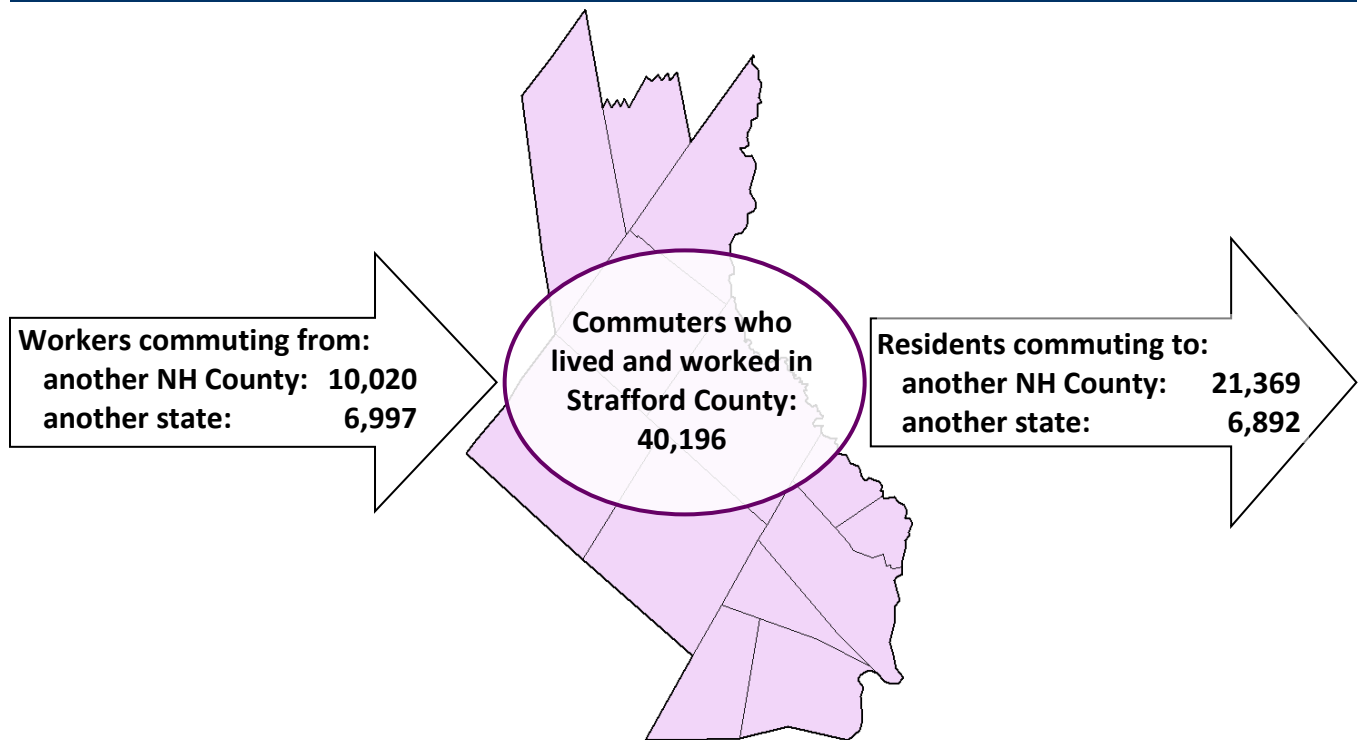

# Strafford County Commuting Patterns

## Working in Strafford County

- An average of 57,213 commuters of age 16 and over traveled to work in Strafford County.
- Among all workers who traveled to a job in Strafford County, 70.3 percent (40,196) also lived in the county, while 17.5 percent (10,020) lived in another New Hampshire county, and 12.2 percent (6,997) lived out of state.
- Three-fourths of those workers who commuted into Strafford County from another New Hampshire county lived in either Rockingham County (61.7 percent) or Carroll County (12.3 percent).
- Of the 6,997 workers who commuted into Strafford County from out of state, 84.5 percent lived in Maine.

## Residents of Strafford County

- An average of 68,457 Strafford County residents of age 16 and over commuted to work.
- Among Strafford County's working residents, 58.7 percent (40,196) commuted to a job in Strafford County, 31.2 percent (21,369) commuted to another New Hampshire county, and 10.1 percent (6,892) commuted out of state.
- Among Strafford County residents who traveled to another New Hampshire county for work, 83.1 percent commuted to Rockingham County, 5.9 percent commuted to Merrimack County, and 5.7 percent commuted to Hillsborough County.
- Of the 6,892 Strafford County residents who traveled out of state for work, 55.7 percent commuted to Maine and 34.5 percent commuted to Massachusetts.

## Where Strafford County Workers Live

Total commuters traveling to work in Strafford County	57,213
Commuters who work and live in Strafford County	40,196
Strafford County workers commuting from residences outside the county:	17,017
Other New Hampshire counties	
Belknap County	990
Carroll County	1,233
Cheshire County	9
Coös County	13
Grafton County	119
Hillsborough County	844
Merrimack County	666
Rockingham County	6,146
Sullivan County	0
Other states	
Connecticut	20
Maine	5,911
Massachusetts	795
New York	5
Rhode Island	7
Vermont	19
Other US states	240