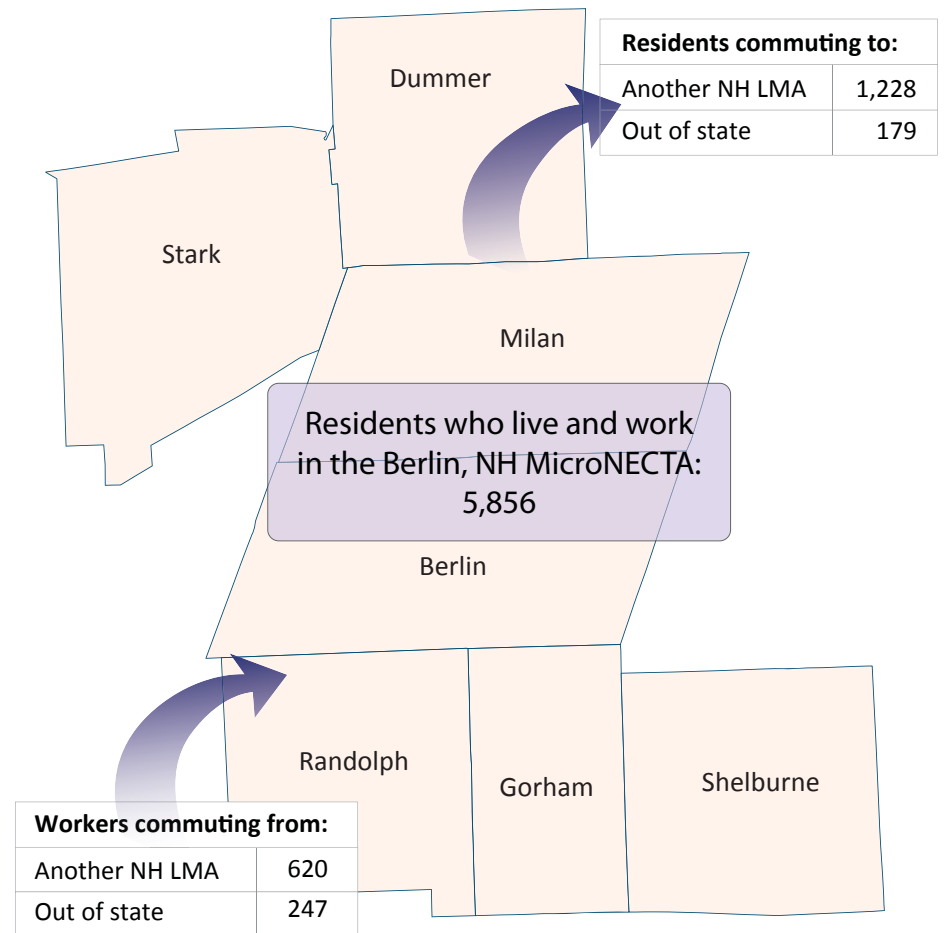

Commuting Patterns of the Berlin, NH MicroNECTA

There were 5,856 residents of the Berlin, NH MicroNECTA, age 16 and over, who both live and work within the area.

Where Workers of the Berlin, NH MicroNECTA Live

- ➔ On average, 6,723 commuters, age 16 and over, travel to work in the Berlin, NH MicroNECTA.
- ➔ Among those commuting to work in the MicroNECTA: 87.1 percent also live in the area; 9.2 percent live in another New Hampshire LMA; and 3.7 percent live out-of-state.
- ➔ Of those commuting in from elsewhere in New Hampshire: 326 live in the NH portion of the Littleton NH-VT LMA and 192 live in the NH portion of the Conway NH-ME LMA.

Where Residents of the Berlin NH MicroNECTA Work

- ➔ On average, 7,263 residents of the Berlin NH MicroNECTA, age 16 and over, travel to work.
- ➔ Among the residents of the MicroNECTA who commute for work: 80.6 percent also live in the area; 16.9 percent work in another New Hampshire LMA; and 2.5 percent work out of state.
- ➔ Of resident commuting outside of the MicroNECTA for work: 576 work in the NH portion of the Littleton NH-VT LMA and 397 work in the NH portion of the Conway NH_ME LMA.

Where Workers of the Berlin NH MicroNECTA Live (Commute In)

Commuters traveling to work in the Berlin NH MicroNECTA	6,723
Commuters who live and work in the Berlin NH MicroNECTA	5,856
Berlin NH MicroNECTA workers commuting from residences outside the labor market area	867
In other New Hampshire Labor Market Areas	620
Littleton NH-VT LMA, NH Portion	326
Conway NH-ME LMA, NH Portion	192
Colebrook NH-VT LMA, NH Portion	45
Portsmouth NH-ME MetroNECTA, NH Portion	26
Manchester NH MetroNECTA	20
Dover-Durham NH-ME MetroNECTA, NH Portion	7
New London NH LMA	4
Surrounding States	247
Maine	131
Massachusetts	0
Vermont	43
In other US States/areas	73