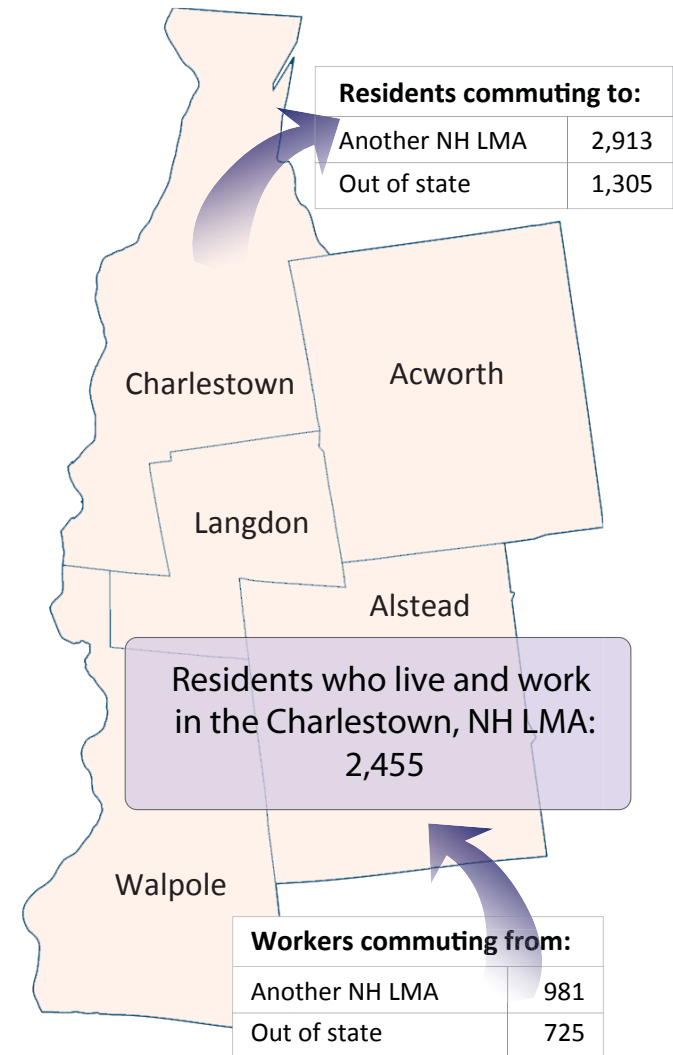

# Commuting Patterns of the Charlestown, NH LMA

There were 2,455 residents of the Charlestown NH LMA, age 16 and over, who both live and work within the area.

## Where Workers of the Charlestown NH LMA Live

- ➔ On average, 4,161 commuters, age 16 and over, travel to work in the Charlestown NH LMA.
- ➔ Among those commuting to work in the labor market area: 59.0 percent also live in the area; 23.6 percent live in another New Hampshire LMA; and 17.4 percent live out-of-state.
- ➔ Of those commuting in from elsewhere in New Hampshire: 418 live in the Keene NH MicroNECTA; and 386 live in the Claremont-Newport NH LMA.

## Where Residents of the Charlestown LMA Work

- ➔ On average, 6,673 residents of the Charlestown NH LMA, age 16 and over, travel to work.
- ➔ Among residents of the labor market area who commute to work: 36.8 percent also live in the area; 43.7 percent work in another New Hampshire LMA; and 19.6 percent work out-of-state.
- ➔ Of residents commuting outside of the labor market area for work: 1,283 work in the Keene NH MicroNECTA; 1,009 work in the Claremont-Newport NH LMA; and 388 work in the NH portion of the Lebanon NH-VT MicroNECTA.

# Commuting Patterns of the Charlestown, NH LMA