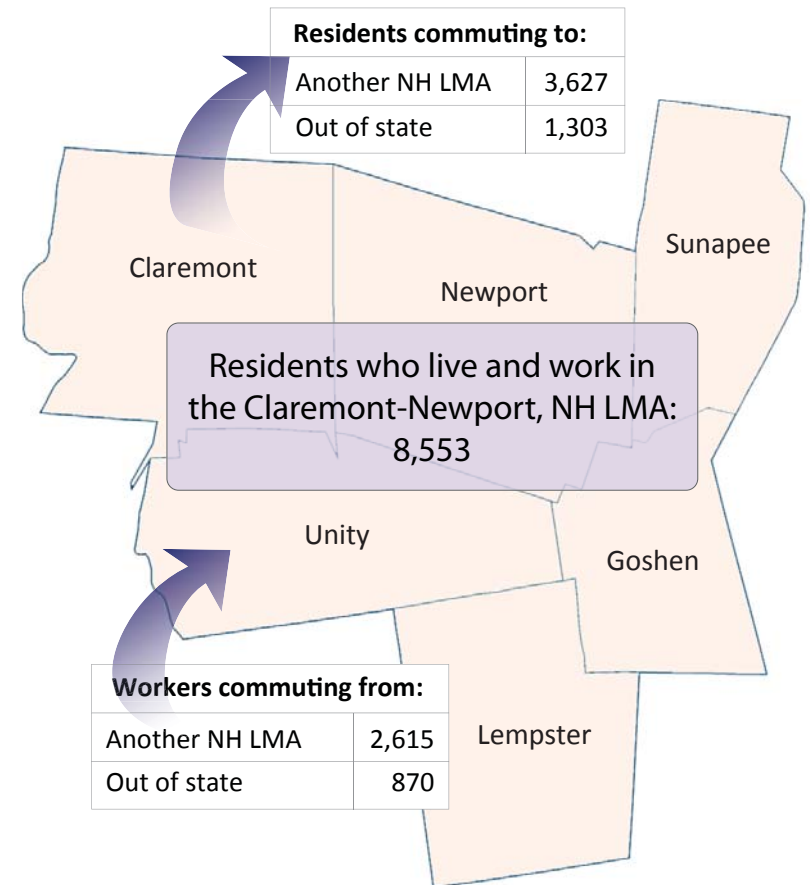

Commuting Patterns of the Claremont - Newport, NH LMA

There were 8,553 residents of the Claremont-Newport NH LMA, age 16 and over, who both live and work within the area.

Where Workers of the Claremont-Newport NH LMA Live

- ➔ On average, 12,038 commuters, age 16 and over, travel to work in the Claremont-Newport NH LMA.
- ➔ Among those commuting to work in the labor market area,: 71.1 percent also live in the area; 21.7 percent live in another New Hampshire LMA; and 7.2 percent live out-of-state.
- ➔ Of those coming from elsewhere in New Hampshire; 1,009 live in the Charlestown NH LMA; 722 live in the NH portion of the Lebanon NH-VT MicroNECTA; and 434 live in the New London NH LMA.

Where Residents of the Claremont-Newport NH LMA Live

- ➔ On average, 13,483 residents of the Claremont-Newport NH LMA, age 16 and over, travel to work.
- ➔ Among the residents of the labor market area who commute to work: 63.4 percent also live in the area; 26.9 percent work in another New Hampshire LMA; and 9.7 percent work out-of-state.
- ➔ Of residents commuting outside of the labor market area for work: 1,978 work in the NH portion of the Lebanon NH-VT MicroNECTA; 544 work in the New London NH LMA; and 386 work in the Charlestown NH LMA.