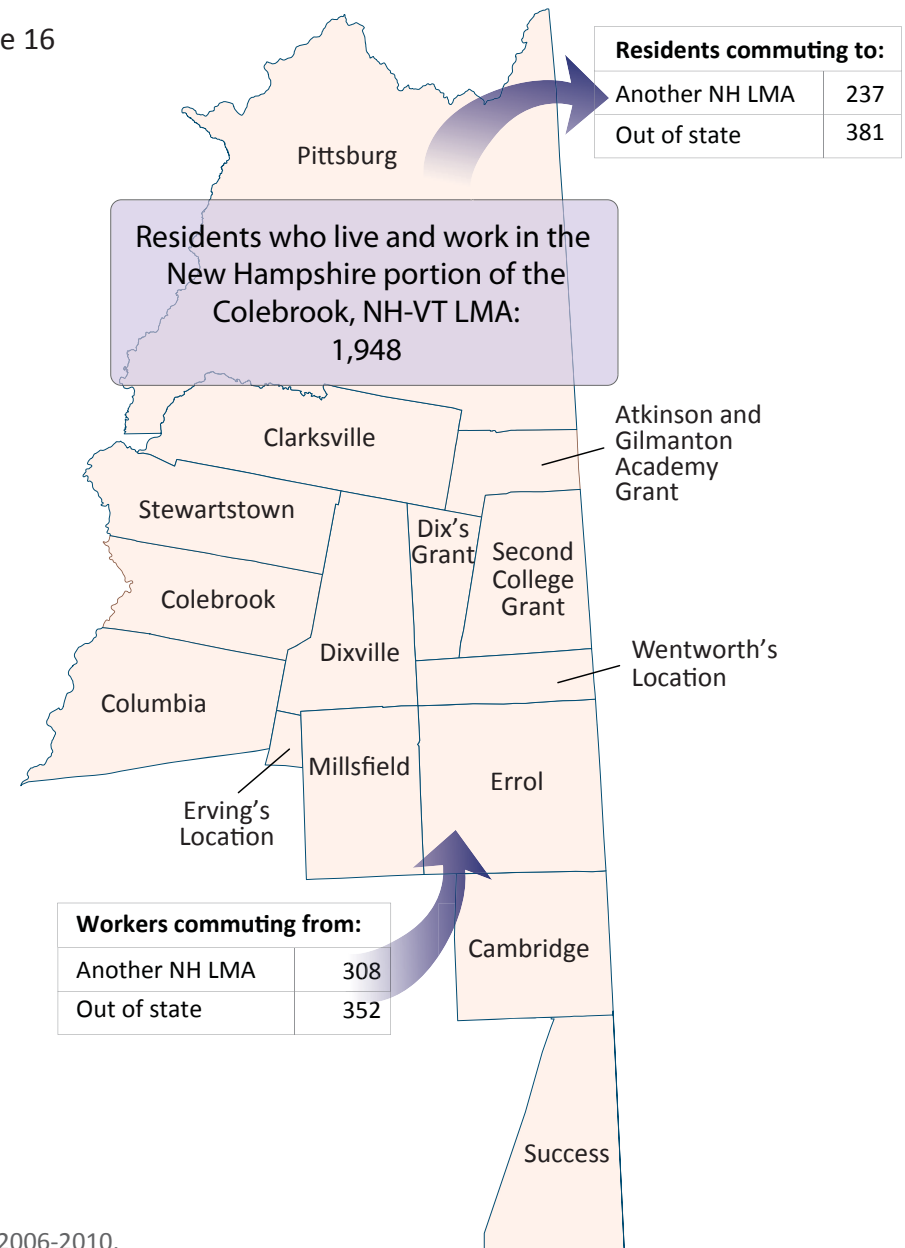

Commuting Patterns of the NH Portion of the Colebrook, NH-VT LMA

There were 1,948 residents of the NH portion of the Colebrook NH-VT LMA, age 16 and over, who both live and work within the area.

Where Workers of the NH Portion of the Colebrook NH-VT LMA Live

- ➔ On average, 2,608 commuters, age 16 and over, travel to work in the NH portion of the Colebrook NH-VT LMA.
- ➔ Among those commuting to work in the labor market area; 74.7 percent also live in the area; 11.8 percent live in another New Hampshire LMA; and 13.5 percent live out-of-state.
- ➔ Of those commuting in from elsewhere in New Hampshire; 144 live in the NH portion of the Littleton NH-VT LMA; and 45 live in the Berlin NH MicroNECTA.

Where Residents of the NH Portion of the Colebrook NH-VT LMA Work

- ➔ On average, 2,566 residents of the NH portion of the Colebrook NH-VT LMA, age 16 and over, travel to work.
- ➔ Among residents of the labor market area who commute to work: 75.9 percent also live in the area; 9.2 percent work in another New Hampshire LMA; and 14.8 percent work out-of state.
- ➔ Of residents commuting outside of the labor market area for work: 144 work in the NH portion of the Littleton NH-VT LMA and 45 work in the Berlin NH-VT MicroNECTA.

Where Residents of the NH Portion of the Colebrook, NH-VT LMA Work (Commute Out)

Residents of the NH Portion of the Colebrook NH-VT LMA commuting to work	2,566
Residents who live and work in the NH Portion of the Colebrook NH-VT LMA	1,948
Residents commuting to work out of the NH Portion of the Colebrook NH-VT LMA	618
To other New Hampshire Labor Market Areas	237
Littleton NH-VT LMA, NH Portion	144
Berlin NH MicroNECTA	45
Nashua NH-MA NECTA Division, NH Portion	12
Manchester NH MetroNECTA	9
Portsmouth NH-ME MetroNECTA, NH Portion	9
Lebanon NH-VT MicroNECTA, NH Portion	6
Concord NH MicroNECTA	4
Dover-Durham NH-ME MetroNECTA, NH Portion	4
New London NH LMA	4
Surrounding States	381
Maine	8
Massachusetts	10
Vermont	349
In other US States/areas	14