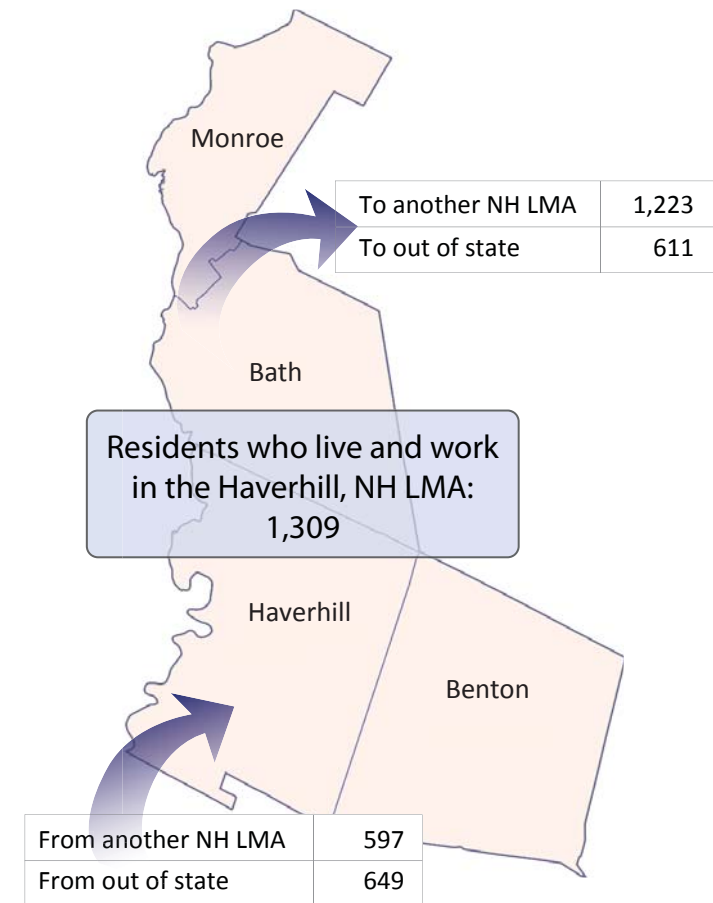

Commuting Patterns of the Haverhill, NH LMA

There were 1,309 residents of the Haverhill NH LMA, age 16 and over, who both live and work within the area.

Where Workers of the Haverhill NH LMA Live

- ➔ On average, 2,555 commuters, age 16 and over, travel to work in the Haverhill NH LMA.
- ➔ Among those commuting to work in the labor market area: 51.2 percent also live in the area; 23.4 percent live in another New Hampshire LMA; and 25.4 percent live out-of-state.
- ➔ Of those commuting from elsewhere in New Hampshire: 332 live in the NH portion of the Littleton NH-VT LMA; 143 live in the NH portion of the Lebanon NH-VT MicroNECTA; and 90 live in the Plymouth LMA.

Where Residents of the Haverhill NH LMA Work

- ➔ On average, 3,143 residents of the Haverhill NH LMA, age 16 and over, travel to work.
- ➔ Among residents of the labor market area who commute to work: 41.6 percent also live in the area; 38.9 percent work in another New Hampshire LMA; and 19.4 percent work out-of-state.
- ➔ Of the residents commuting outside of the labor market area for work: 593 work in the NH portion of the Lebanon NH-VT MicroNECTA; 308 work in the NH portion of the Littleton NH-VT LMA; and 200 work in the Plymouth NH LMA.

Where Residents of the Haverhill NH LMA Work (Commute Out)

Residents of the Haverhill NH LMA commuting to work	3,143
Residents who live and work in the Haverhill NH LMA	1,309
Residents commuting to work out of the Haverhill NH LMA	1,834
To other New Hampshire Labor Market Areas	1,223
Lebanon NH-VT MicroNECTA, NH Portion	593
Littleton NH-VT LMA, NH Portion	308
Plymouth NH LMA	200
Concord NH MicroNECTA	75
Laconia NH MicroNECTA	31
Manchester NH MetroNECTA	9
Lawrence-Methuen-Salem MA-NH NECTA Division, NH Portion	5
Dover-Durham NH-ME MetroNECTA, NH Portion	2
Surrounding States	611
Maine	15
Massachusetts	16
Vermont	577
In other US States/areas	3