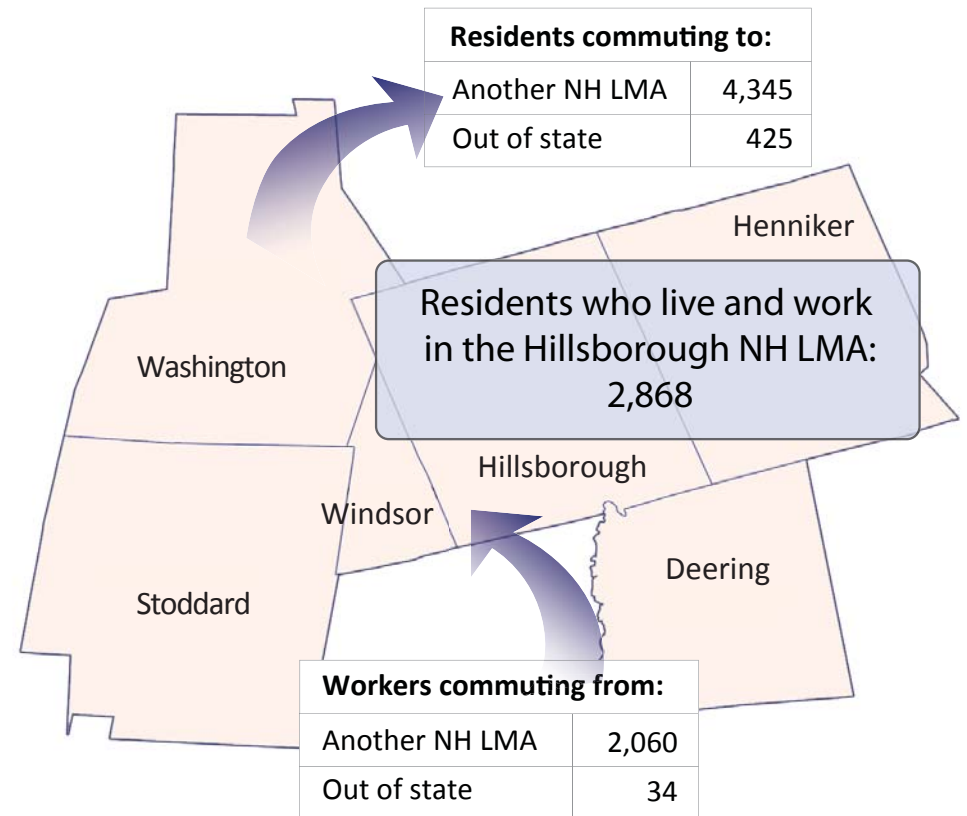

Commuting Patterns of the Hillsborough, NH LMA

There were 2,868 residents of the Hillsborough NH LMA, age 16 and over, who both live and work within the area.

Where Workers of the Hillsborough NH LMA Live

- ➔ On average, 4,962 commuters, age 16 and over, travel to work in the Hillsborough NH LMA.
- ➔ Among those commuting to work in the labor market area: 57.8 percent also live in the area; 41.5 percent live in another New Hampshire LMA; and 0.7 percent live out-of-state.
- ➔ Of those commuting in from elsewhere in New Hampshire: 560 live in the Concord NH MicroNECTA; 473 live in the Manchester NH MetroNECTA; and 371 live in the Peterborough NH LMA.

Where Residents of the Hillsborough NH LMA Work

- ➔ On average, 7,638 residents of the Hillsborough NH LMA, age 16 and over, travel to work.
- ➔ Among residents commuting outside of the labor market area for work: 37.5 percent also live in the area; 56.9 percent work in another New Hampshire LMA; and 5.6 percent work out-of-state.
- ➔ Of residents commuting outside of the labor market area for work: 1,480 work in the Concord NH MicroNECTA; 991 work in the Manchester NH MetroNECTA; and 761 work in the NH portion of the Nashua NH-MA NECTA Division.