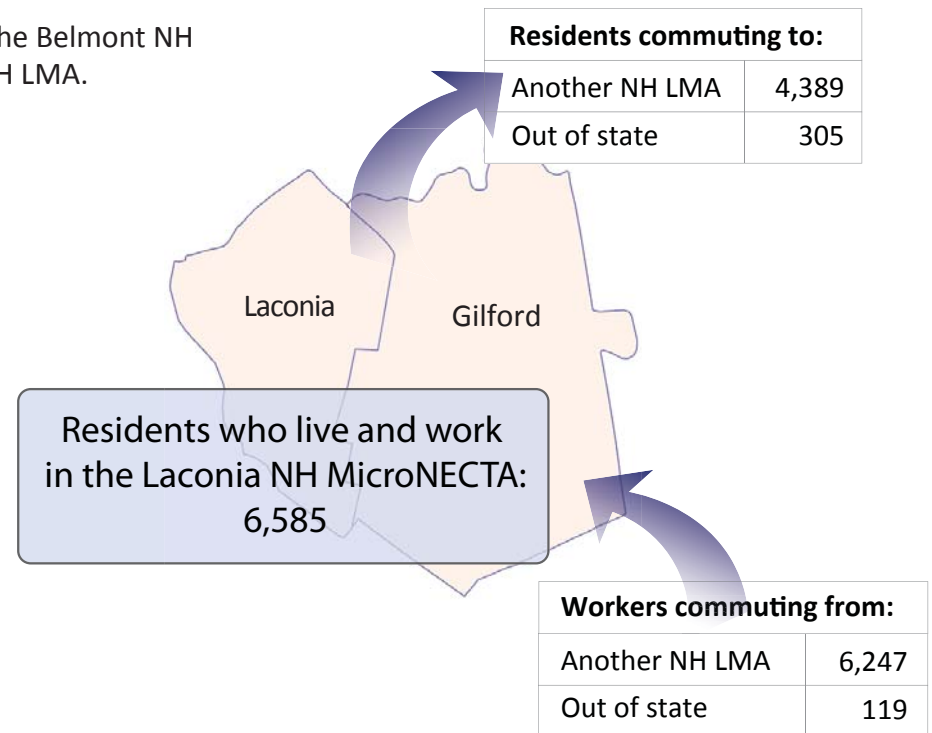

# Commuting Patterns of the Laconia, NH MicroNECTA

There were 6,585 residents of the Laconia NH MicroNECTA, age 16 and over, who both live and work within the area.

## Where Workers of the Laconia NH MicroNECTA Live

- ➔ On average, 12,951 commuters, age 16 and over, travel to work in the Laconia NH MicroNECTA.
- ➔ Among those commuting to work in the MicroNECTA: 50.8 percent also live in the area; 48.2 percent live in another New Hampshire LMA; and 0.9 percent live out-of-state.
- ➔ Of those commuting in from elsewhere in New Hampshire: 2,043 live in the Belmont NH LMA; 1,238 live in the Meredith NH LMA; and 1,023 live in the Franklin NH LMA.

## Where Residents of the Laconia NH MicroNECTA Work

- ➔ On average, 11,279 residents of the Laconia NH MicroNECTA, age 16 and over, travel to work.
- ➔ Among the residents of the MicroNECTA who commute to work: 58.4 percent also live in the area; 38.9 percent work in another New Hampshire LMA; and 2.7 percent work out-of-state.
- ➔ Of residents commuting outside of the MicroNECTA for work: 936 work in the Franklin NH LMA; 926 work in the Concord NH MicroNECTA; and 840 work in the Belmont NH LMA.

# Commuting Patterns of the Laconia, NH MicroNECTA