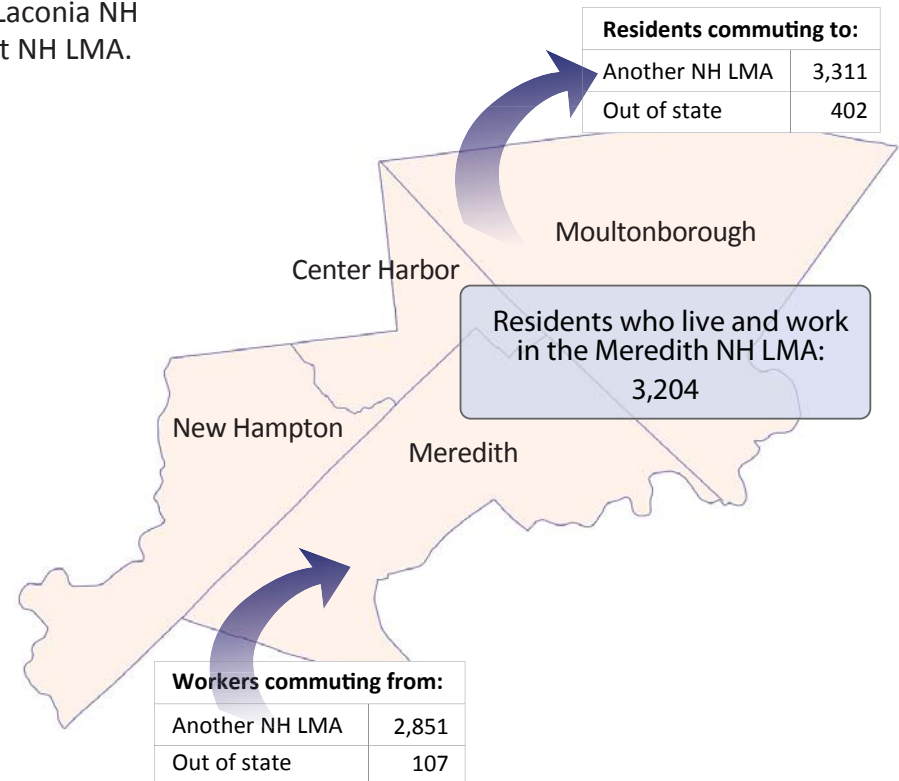

# Commuting Patterns of the Meredith NH LMA

There were 3,204 residents of the Meredith NH LMA, age 16 and over, who both live and work within the area.

## Where Workers of the Meredith NH LMA Live

- ➔ On average, 6,162 commuters, age 16 and over, travel to work in the Meredith NH LMA.
- ➔ Among those commuting to work in the labor market area: 52.0 percent also live in the area; 46.3 percent live in another New Hampshire LMA; and 1.7 percent live out-of-state.
- ➔ Of those commuting in from elsewhere in New Hampshire: 759 live in the Laconia NH MicroNECTA; 625 live in the Plymouth NH LMA; and 483 live in the Belmont NH LMA.

## Where Residents of the Meredith NH LMA Work

- ➔ On average, 6,917 residents of the Meredith NH LMA, age 16 and over, travel to work.
- ➔ Among residents of the labor market area who commute for work: 46.3 percent also live in the area; 47.9 percent work in another New Hampshire LMA; and 5.8 percent work out-of-state.
- ➔ Of residents commuting outside the labor market area for work: 1,238 work in the Laconia NH MicroNECTA; 653 work in the Plymouth NH LMA; and 423 work in the Franklin NH LMA.

# Commuting Patterns of the Meredith NH LMA