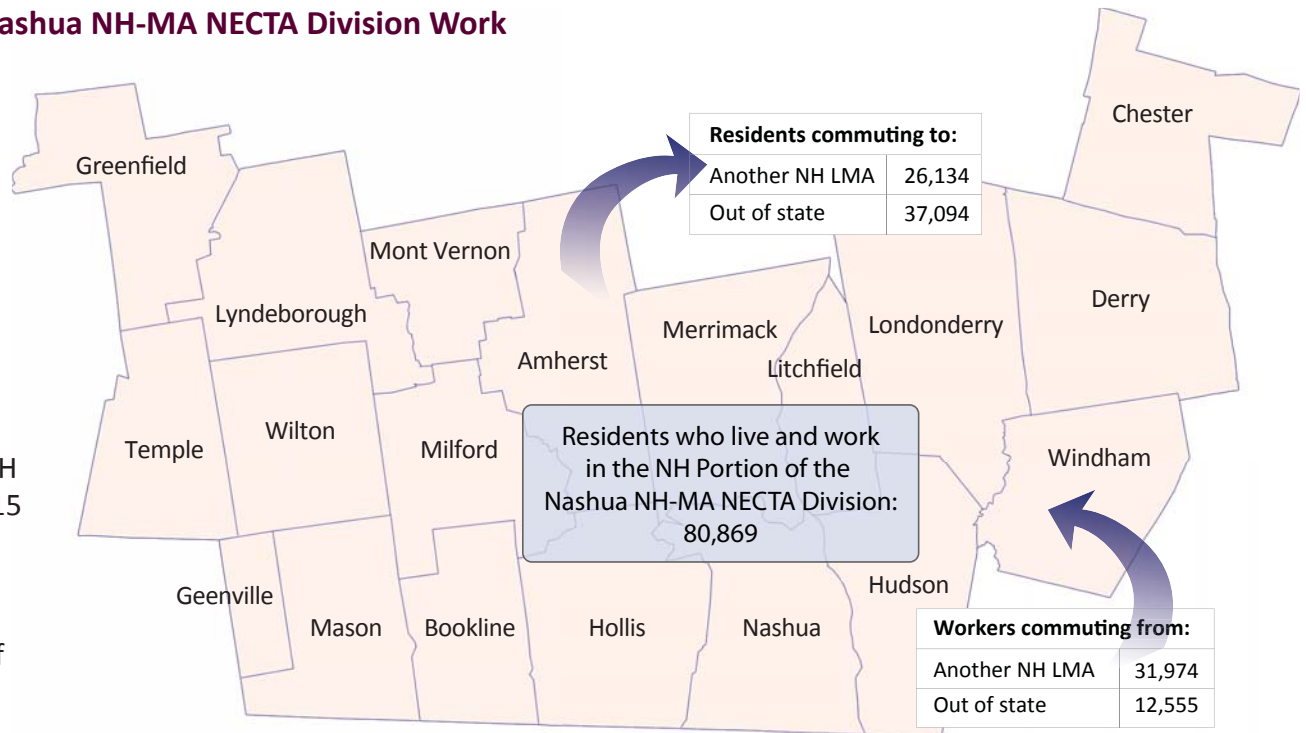

Commuting Patterns of the NH Portion of the Nashua NH-MA NECTA Division

There were 80,869 residents of the NH portion of the Nashua NH-MA NECTA Division, age 16 and over, who both live and work within the area.

Where Workers of the NH Portion of the Nashua NH-MA NECTA Division Live

- ➔ On average, 125,398 commuters, age 16 and over, travel to work in the NH portion of the Nashua NH-MA NECTA Division.
- ➔ Among those commuting to work in the NH portion of the NECTA Division: 64.5 percent also live in the area; 25.5 percent live in another New Hampshire LMA; and 10.0 percent live out-of-state.
- ➔ Of those commuting in from elsewhere in New Hampshire: 19,320 live in the Manchester NH MetroNECTA; 1,945 live in the Peterborough NH LMA; and 1,831 live in the Seabrook-Hampstead NH portion of the Haverhill-Newburyport-Amesbury MA-NH NECTA Division.

Where Residents of the NH Portion of the Nashua NH-MA NECTA Division Work

- ➔ On average, 144,097 residents of the NH portion of the Nashua NH-MA NECTA Division, age 16 and over, travel to work.
- ➔ Among residents of the NH portion of the NECTA Division who commute to work: 56.1 also live in the area; 18.1 percent work in another New Hampshire LMA; and 25.7 percent work out-of-state.
- ➔ Of the residents commuting outside of the NH portion of the NECTA Division for work: 15,015 work in the Manchester NH MetroNECTA; 3,640 work in the Salem NH portion of the Lawrence-Methuen-Salem MA-NH NECTA Division, and 1,969 work in the NH portion of the Portsmouth NH-ME MetroNECTA.