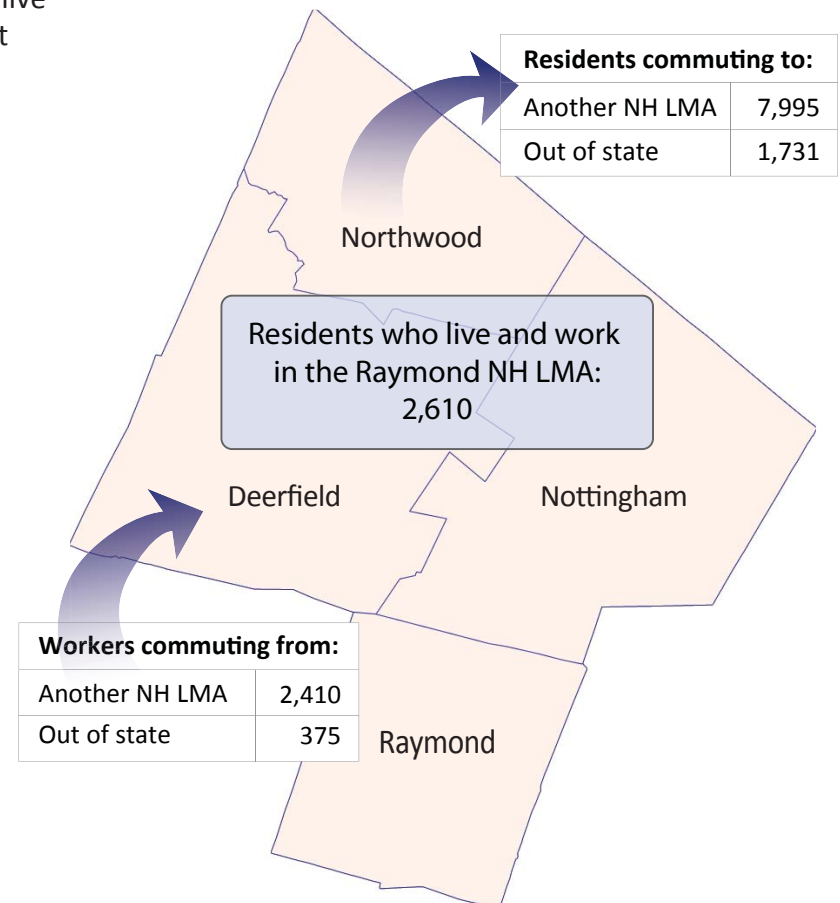

Commuting Patterns of the Raymond NH LMA

There were 2,610 residents of the Raymond NH LMA, age 16 and over, who both live and work within the area.

Where Workers of the Raymond NH LMA Live

- ➔ On average, 5,395 commuters, age 16 and over, travel to work in the Raymond NH LMA.
- ➔ Among those commuting to work in the Raymond NH LMA: 48.4 percent also live in the area; 44.7 percent live in another New Hampshire LMA; and 7.0 percent live out-of-state.
- ➔ Of those commuting in from elsewhere in New Hampshire: 661 live in the Manchester NH MetroNECTA; 611 live in the NH portion of the Dover-Durham NH-ME MetroNECTA; and 331 live in the Concord NH MicroNECTA.

Where Residents of the Raymond NH LMA Work

- ➔ On average, 12,336 residents of the Raymond NH LMA, age 16 and over, travel to work.
- ➔ Among residents of the labor market area who commute to work: 21.2 percent also live in the area; 64.8 percent work in another New Hampshire LMA; and 14.0 percent work out-of-state.
- ➔ Of residents commuting outside of the labor market area for work: 2,218 work in the NH portion of the Portsmouth NH-ME MetroNECTA; 1,850 work in the Manchester NH MetroNECTA; 1,073 work in the Concord NH MicroNECTA; and 1,046 work in the NH portion of the Dover-Durham NH-ME MetroNECTA.

Note: Numbers reflect an average of the results from the 5-year American Community Survey 2006-2010.

Source: American Community Survey 2006-2010, US Census Bureau

Commuting Patterns of the Raymond NH LMA