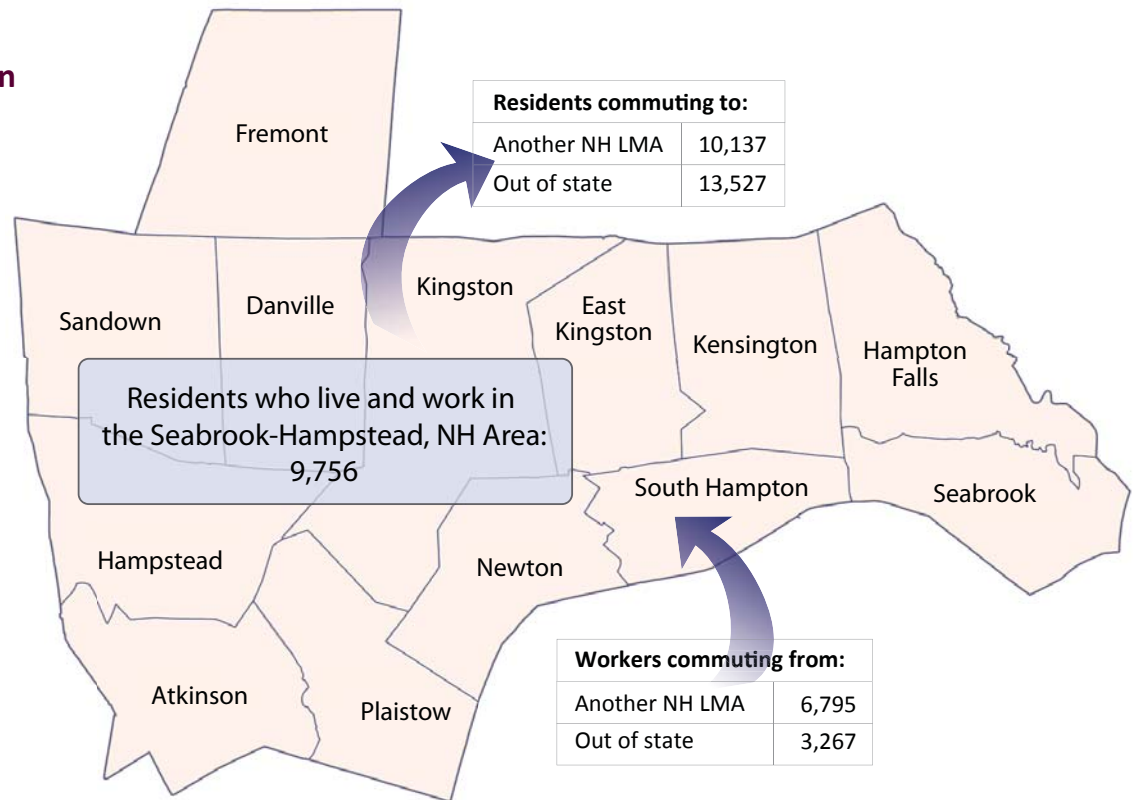

Where Residents of the Seabrook-Hampstead NH portion of the Haverhill–Newburyport-Amesbury MA-NH NECTA Division Work

- ➔ On average, 33,420 residents of the Seabrook-Hampstead NH portion of the Haverhill–Newburyport-Amesbury MA-NH NECTA Division, age 16 and over, travel to work.
- ➔ Among residents of the NH portion of the NECTA division who commute to work: 29.2 percent also live in the area; 30.3 percent work in another New Hampshire LMA; and 40.5 percent work out-of-state.
- ➔ Of resident commuting outside the NH portion of the NECTA Division for work: 4,599 work in the NH portion of the Portsmouth NH-ME MetroNECTA; 1,831 work in the NH portion of the Nashua NH-MA NECTA Division; and 1,481 work in the Salem NH portion of the Lawrence-Methuen-Salem MA-NH NECTA Division.

* The NH portion of the Haverhill–Newburyport-Amesbury MA-NH NECTA Division is the Seabrook-Hampstead NH Area and includes the towns of Atkinson, Danville, East Kingston, Fremont, Hampstead, Hampton Falls, Kensington, Kingston, Newton, Plaistow, Sandown, Seabrook, and South Hampton.

Note: Numbers reflect an average of the results from the 5-year American Community Survey 2006-2010.

Source: American Community Survey 2006-2010, US Census Bureau