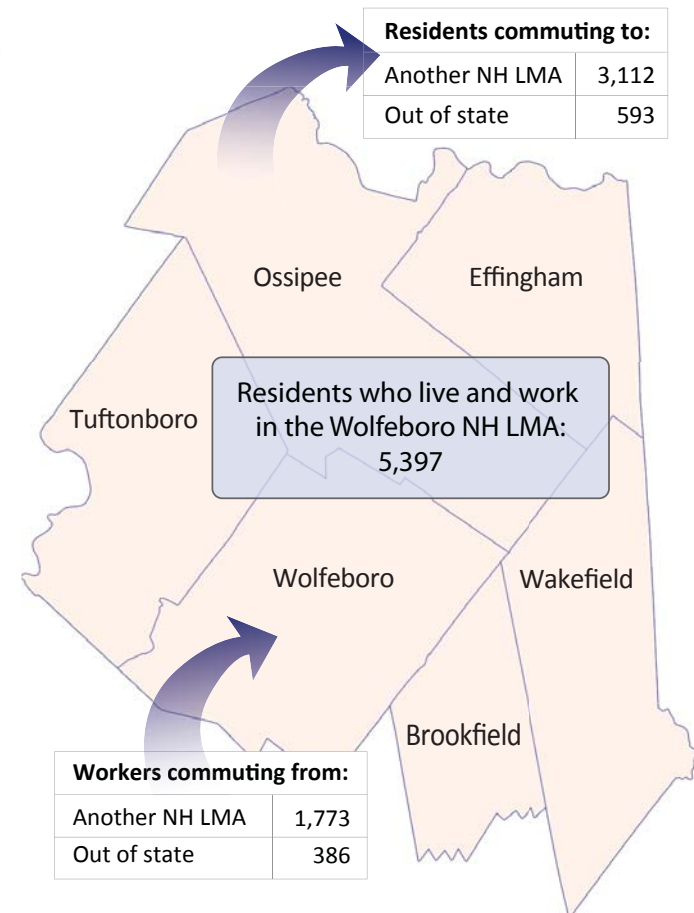

Commuting Patterns of the Wolfeboro NH LMA

There were 5,397 residents of the Wolfeboro NH LMA, age 16 and over, who both live and work within the area.

Where Workers of the Wolfeboro NH LMA Live

- ➔ On average, 7,556 commuters, age 16 and over, travel to work in the Wolfeboro NH LMA.
- ➔ Among those commuting to work in the labor market area: 71.4 percent also live in the area; 23.5 percent live in another New Hampshire LMA; and 5.1 percent live out-of-state.
- ➔ Of those commuting in from elsewhere in New Hampshire: 665 live in the NH portion of the Conway NH-ME LMA; 397 live in the NH portion of the Dover-Durham NH-ME MetroNECTA; and 318 live in the Belmont NH LMA.

Where Residents of the Wolfeboro NH LMA Work

- ➔ On average, 9,102 residents of the Wolfeboro NH LMA, age 16 and over, travel to work.
- ➔ Among residents of the labor market area who commute to work: 59.3 percent also live in the area; 34.2 percent work in another New Hampshire LMA; and 6.5 percent work out-of-state.
- ➔ Of residents commuting outside of the labor market area for work: 1,019 work in the NH portion of the Dover-Durham NH-ME MetroNECTA; 836 work in the NH Portion of the Conway NH-ME LMA; and 306 work in the Concord NH MicroNECTA.

Where Workers of the Wolfeboro NH LMA Live (Commute In)

Commuters traveling to work in the Wolfeboro NH LMA	7,556
Commuters who live and work in the Wolfeboro NH LMA	5,397
Wolfeboro NH LMA, workers commuting from residences outside the labor market area	2,159
In other New Hampshire Labor Market Areas	1,773
Conway NH-ME LMA, NH Portion	665
Dover-Durham NH-ME MetroNECTA, NH Portion	397
Belmont NH LMA	318
Meredith NH LMA	131
Plymouth NH LMA	57
Laconia NH MicroNECTA	55
Concord NH MicroNECTA	43
Manchester NH MetroNECTA	38
Keene NH MicroNECTA	22
Haverhill-Newburyport-Amesbury MA-NH NECTA Division, NH Portion	20
Portsmouth NH-ME MetroNECTA, NH Portion	14
Berlin NH MicroNECTA	13
Surrounding States	386
Maine	275
Massachusetts	60
Vermont	15
In other US States/areas	36