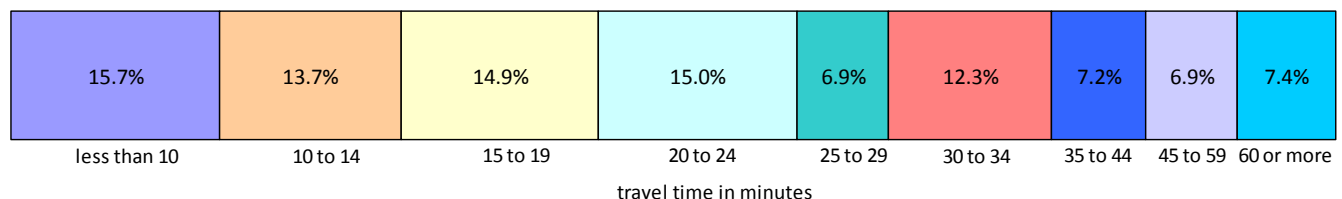

Where Strafford County Workers Live

Total commuters traveling to work in Strafford County	51,205
<i>Commuters who work and live in Strafford County</i>	<i>36,532</i>
Strafford County workers commuting from residences outside the county:	14,673
Other New Hampshire counties	
Belknap County	774
Carroll County	1,092
Cheshire County	38
Coös County	25
Grafton County	60
Hillsborough County	607
Merrimack County	575
Rockingham County	5,310
Sullivan County	12
Other states	
Connecticut	39
Maine	5,497
Massachusetts	537
New York	24
Rhode Island	14
Vermont	27
Other US states	42

Where Strafford County Residents Work

Strafford County residents commuting to work	63,254
<i>Residents commuting to work in Strafford County</i>	<i>36,532</i>
Residents commuting to work out of Strafford County:	26,722
To other New Hampshire Counties:	
Belknap County	418
Carroll County	484
Cheshire County	23
Coös County	36
Grafton County	142
Hillsborough County	1,566
Merrimack County	1,435
Rockingham County	16,152
Sullivan County	18
To other States:	
Connecticut	82
Maine	3,708
Massachusetts	2,177
New York	87
Rhode Island	0
Vermont	81
Other US States	263
To other countries/at sea	50

Travel Time to Work

Mean Travel Time to Work: 24.9 minutes

Workers 16 years and older who did not work at home

About the American Community Survey

The American Community Survey (ACS) is an ongoing survey conducted by the US Census Bureau, designed to provide more current data than available through a decennial Census. Commuting data were compiled from ACS survey responses gathered over a five-year period, from 2006 to 2010. Respondents were asked if they worked, where they worked, and how long it usually took for them to go from home to work, among other questions.

Prepared by: Economic and Labor Market Information Bureau, New Hampshire Employment Security
Concord, New Hampshire 03301 • (603) 228-4124