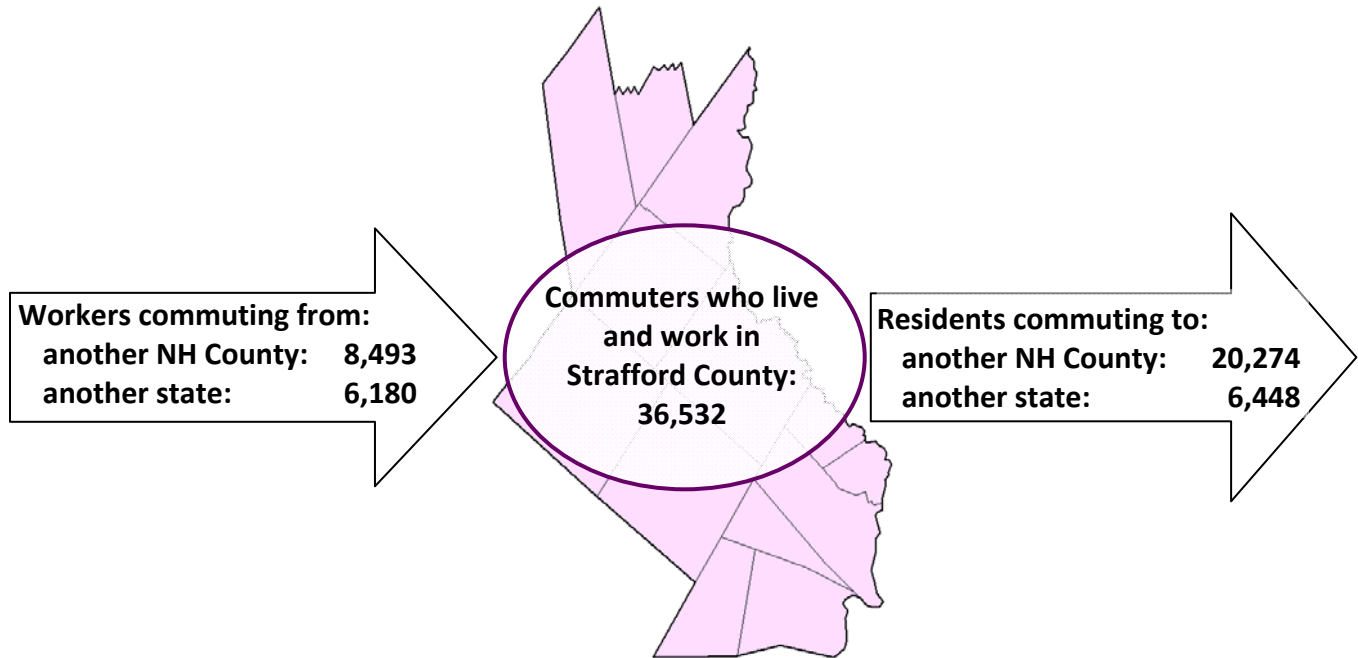

Strafford County Commuting Patterns

Working in Strafford County

- An average 51,205 of commuters age 16 and over travel to work in Strafford County.
- Of those commuting into Strafford County for work, 71.3 percent (36,532) also live in the county, 16.6 percent (8,493) live in another New Hampshire county, and 12.1 percent (6,180) live out of state.
- Three-fourths of those commuting into Strafford County for work from another New Hampshire county live in Rockingham County (62.5 percent) or Carroll County (12.9 percent).
- Among workers commuting into Strafford County from out of state, 88.9 percent live in Maine; most of these workers (95.8 percent) live in neighboring York County.

Residents of Strafford County

- An average of 63,254 Strafford County residents age 16 and over commute to work.
- Among Strafford County's working residents, 57.8 percent (36,532) commute to a job in Strafford County, 32.1 percent (20,274)

commute to another New Hampshire county, and 10.2 percent (6,448) commute to another state.

- Of Strafford County residents who work in another New Hampshire county, 79.7 percent commute to work in Rockingham County, 7.7 percent commute to Hillsborough County, and 7.1 percent commute to Merrimack County.
- Among Strafford County residents who commute out of state for work, 57.5 percent travel to Maine and 33.8 percent commute to Massachusetts.

Strafford County, NH In-County Commuters

- There are 36,532 residents of Strafford County age 16 and over who commute to work within the county.
- Among those who both live and work in Strafford County, 33.5 percent commute to Dover, 25.4 percent commute to Rochester, 16.4 percent commute to Durham, and 9.5 percent commute to Somersworth.